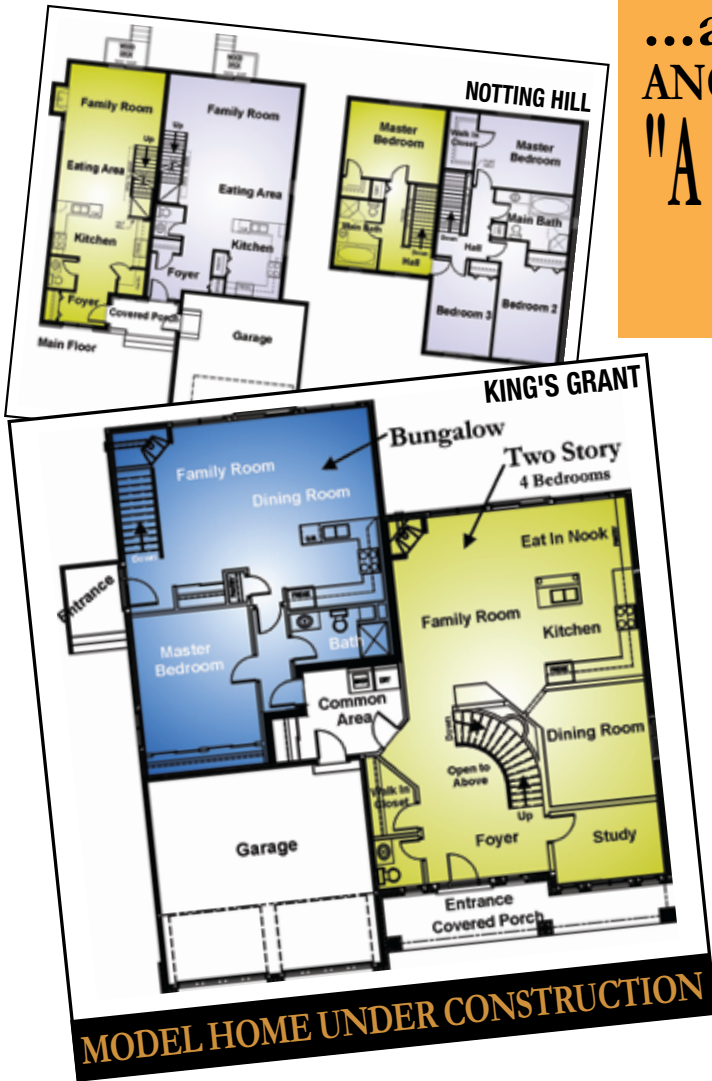

METRIC HOMES...

- BEST DESIGN HOUSING AWARDS
- MOST OUTSTANDING PRODUCTION HOME IN ONTARIO
- FIRST ENERGY STAR HIGH EFFICIENCY HOME IN CANADA

...and now:
ANOTHER FIRST IN OTTAWA:
"A HOME WITHIN A HOME"
2 HOMES IN 1

Notting Hill in Orleans

50' wide Lots - Backing on Parkland
Starting From the Mid $300's
Sales Center Open Weekends and Holidays from Noon to 5pm

Camelot Estates in Cumberland

2 Acre Estate Lots From Mid $500's
Visit our Model Home in Arbourbrook Estates
or our Sales Office in Notting Hill

Riverview Estates in Cumberland

7 Ottawa River private cul-de-sac lots on 27 acres
Private Marina, Mature Trees
Custom Homes starting in the $800's
Visit our Model Home in Arbourbrook Estates

Arbourbrook Estates between Stittsville and Carp

2 Acre Estate Lots From Mid $400's
Decorated & Furnished
Award Winning Model Home/Sales
Office - open 7 days per week

DESIGN
AWARD
WINNER

King's Grant Gardens in Richmond

65' Wide x 113'+ Deep Lots
Starting From the Mid $300's
Model Home Open Weekends and Holidays from Noon to 5pm

Decorated
& Furnished
Model Home
Open

MANY DESIGNS TO CHOOSE FROM CREATE YOUR OWN DESIGN

Meet with one of Metric Homes' Owners, Michel Charlebois or Pierre Bernier, and enjoy the most amazing experience of customizations, flexibility, attention to details and industry knowledge, all without paying a premium for it.