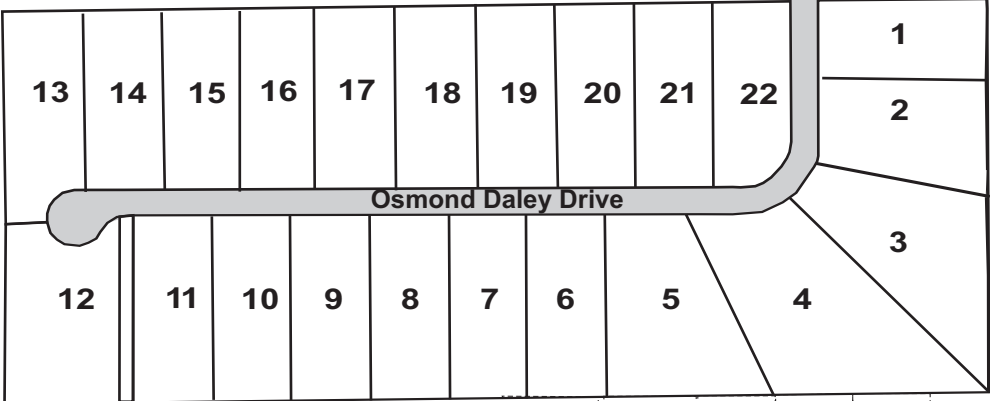

Westlake South Estates

McGee Side Road

West Lake Circle

Carp Road

Osmond Daley Drive

3.5 Km to HWY 417

ARBOURBROOKESTATES

Arbourbrook Blvd.