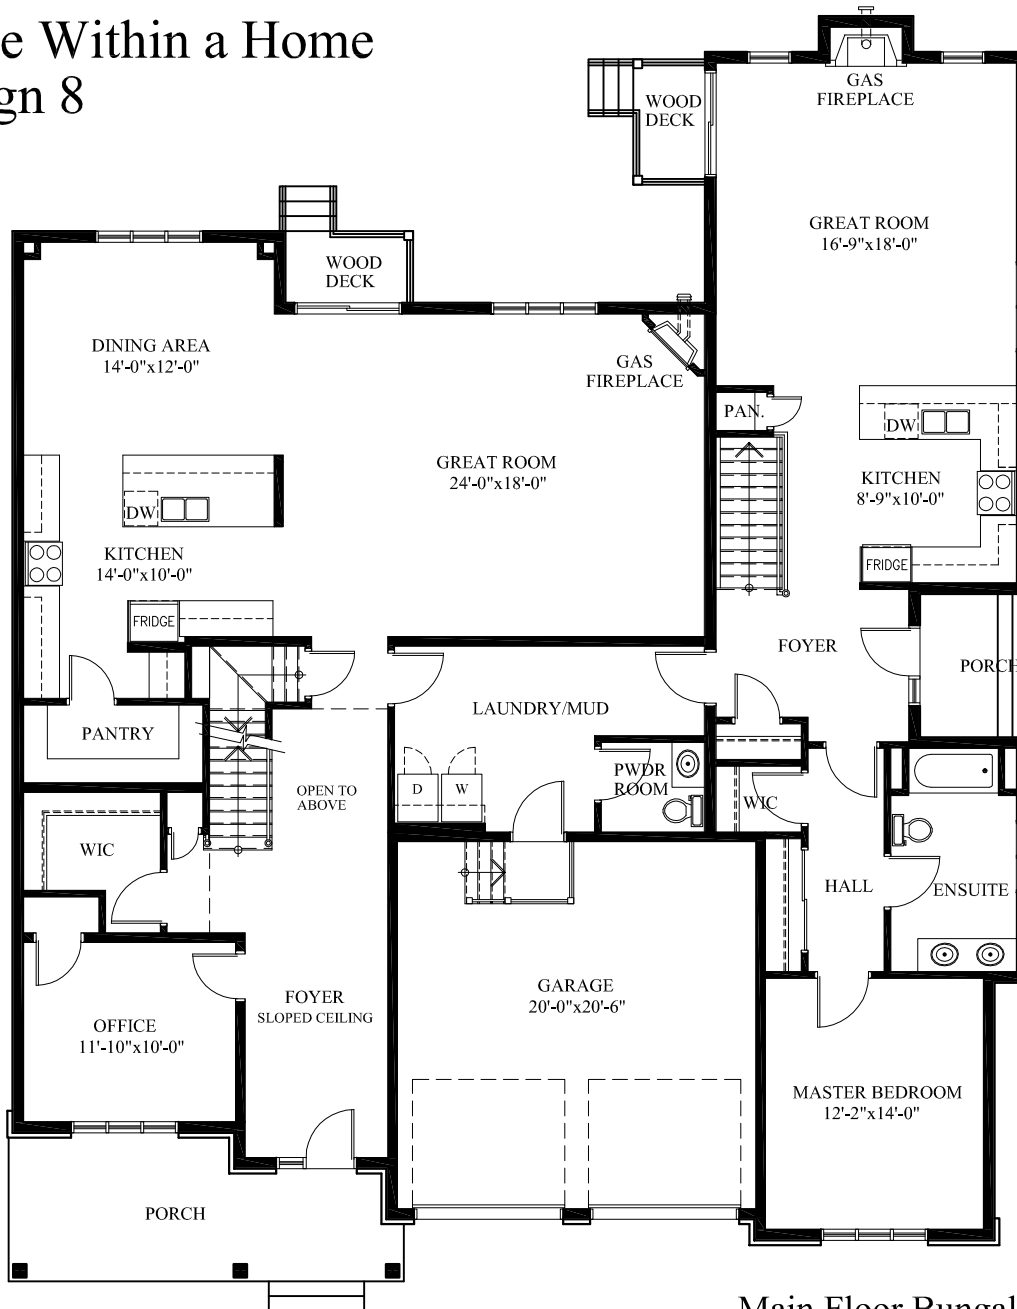

METRIC

Builds Dream Homes In Your Favorite Community!

Home Within a Home Design 8

Main Floor 2 Storey
4 Bedroom - 3,190 sq.ft.

Main Floor Bungalow
1 Bedroom - 1,065 sq.ft.

Plans and specifications are subject to change without notice. E.&O.E.
All measurements are approximate. Actual usable floor space may vary from stated floor area.
2018-04-12

MetricHomes.com

613-296-7000

METRIC

Builds Dream Homes In Your Favorite Community!

Home Within a Home Design 8

Second Floor
2 Storey

Plans and specifications are subject to change without notice. E.&O.E.
All measurements are approximate. Actual usable floor space may vary from stated floor area.
2018-04-12