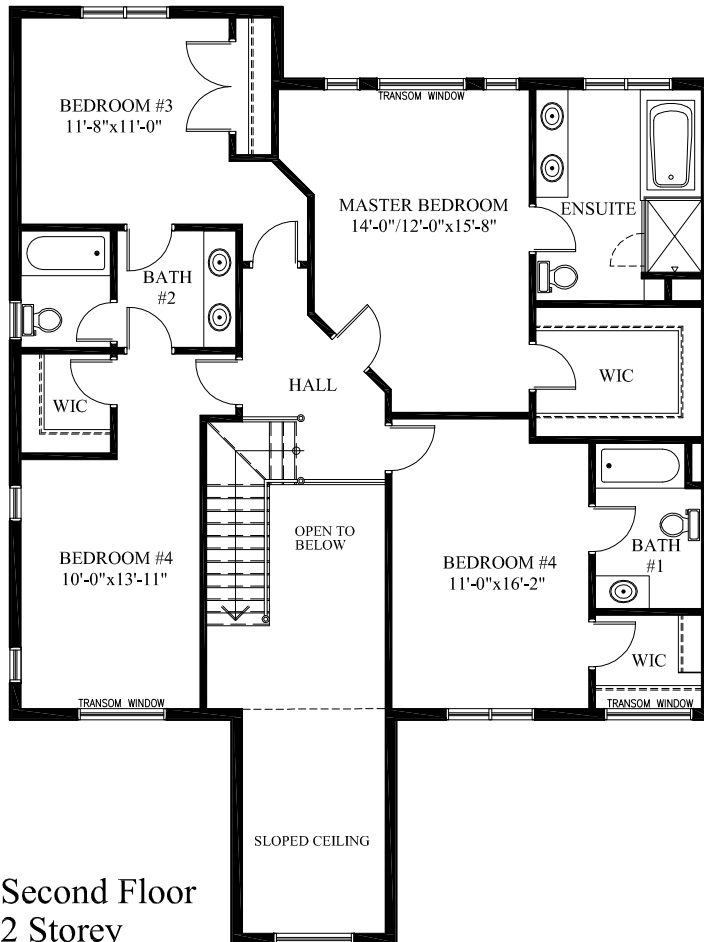

METRIC

Builds Dream Homes In Your Favorite Community!

Home Within a Home Design 8

Main Floor 2 Storey
4 Bedroom - 3,190 sq.ft.

Main Floor Bungalow
1 Bedroom - 1,065 sq.ft.

Plans and specifications are subject to change without notice. E.&O.E.
All measurements are approximate. Actual usable floor space may vary from stated floor area.
2018-04-12

MetricHomes.com

613-296-7000

METRIC

Builds Dream Homes In Your Favorite Community!

Home Within a Home Design 8

Second Floor
2 Storey

Plans and specifications are subject to change without notice. E.&O.E.
All measurements are approximate. Actual usable floor space may vary from stated floor area.
2018-04-12