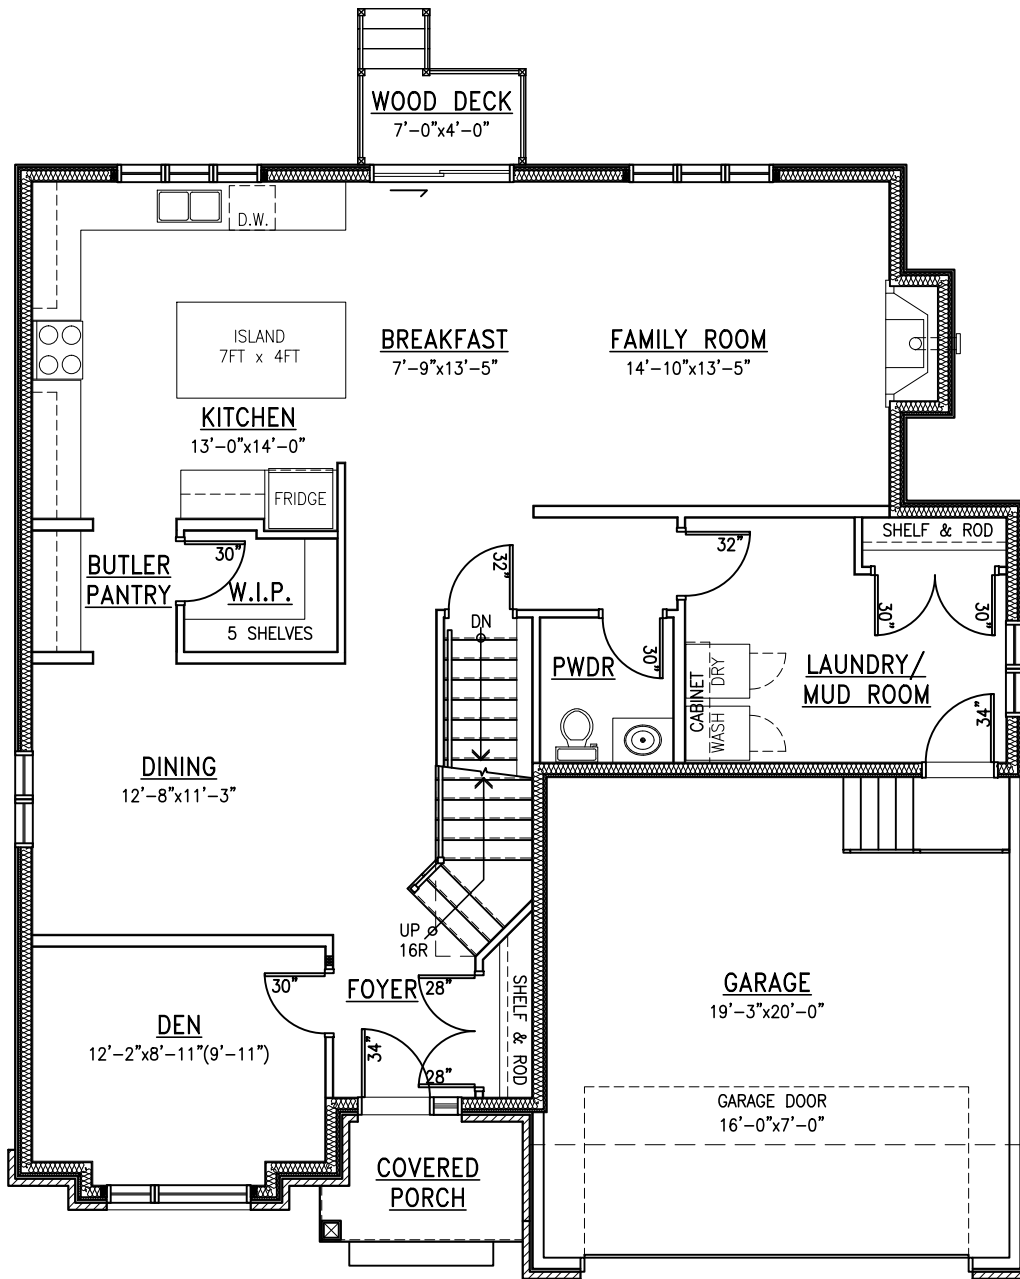

The Henry

Minimum lot width: 50 FT

3,000 SQ FT

Main Floor