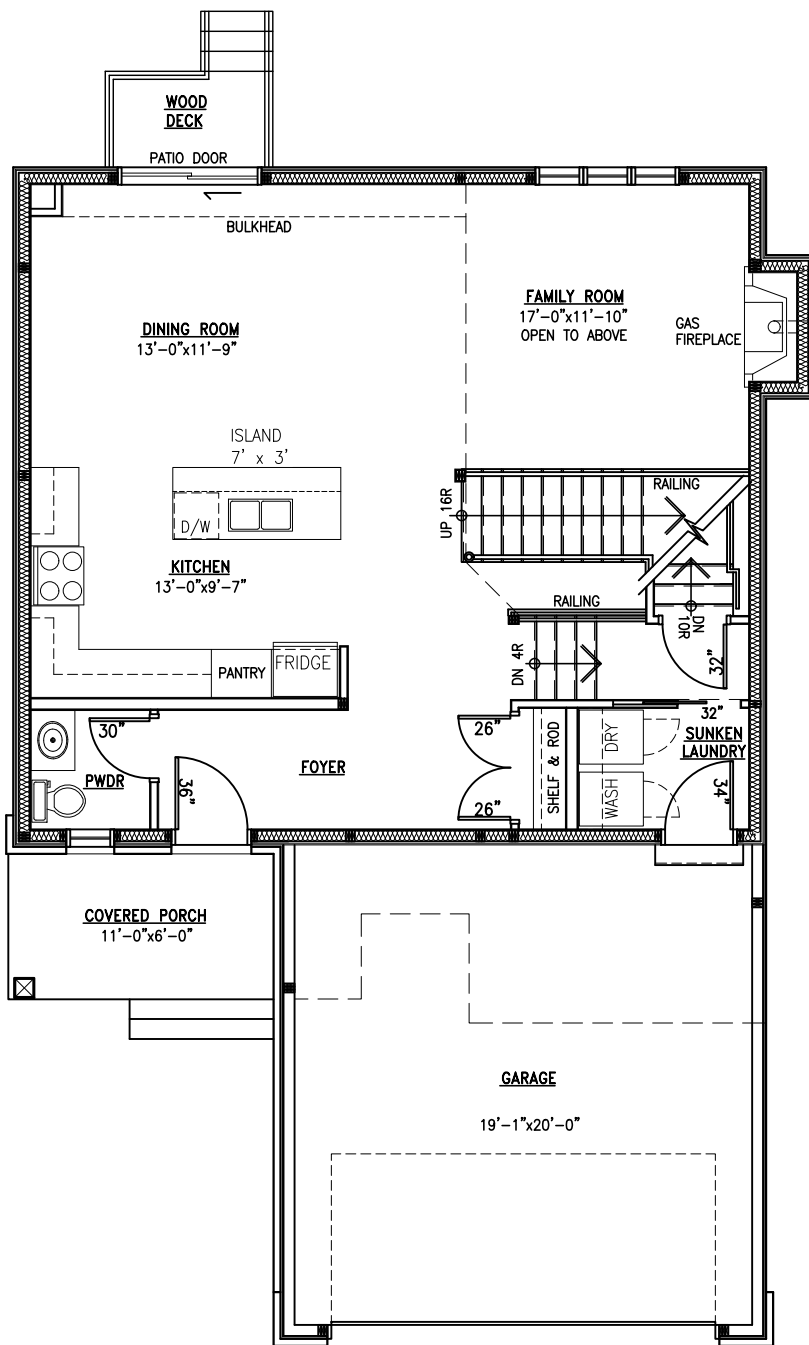

# The Isaac

Minimum lot width: 40 FT

1,950 SQ FT

Incl. 154 SQ FT open to below

Main Floor