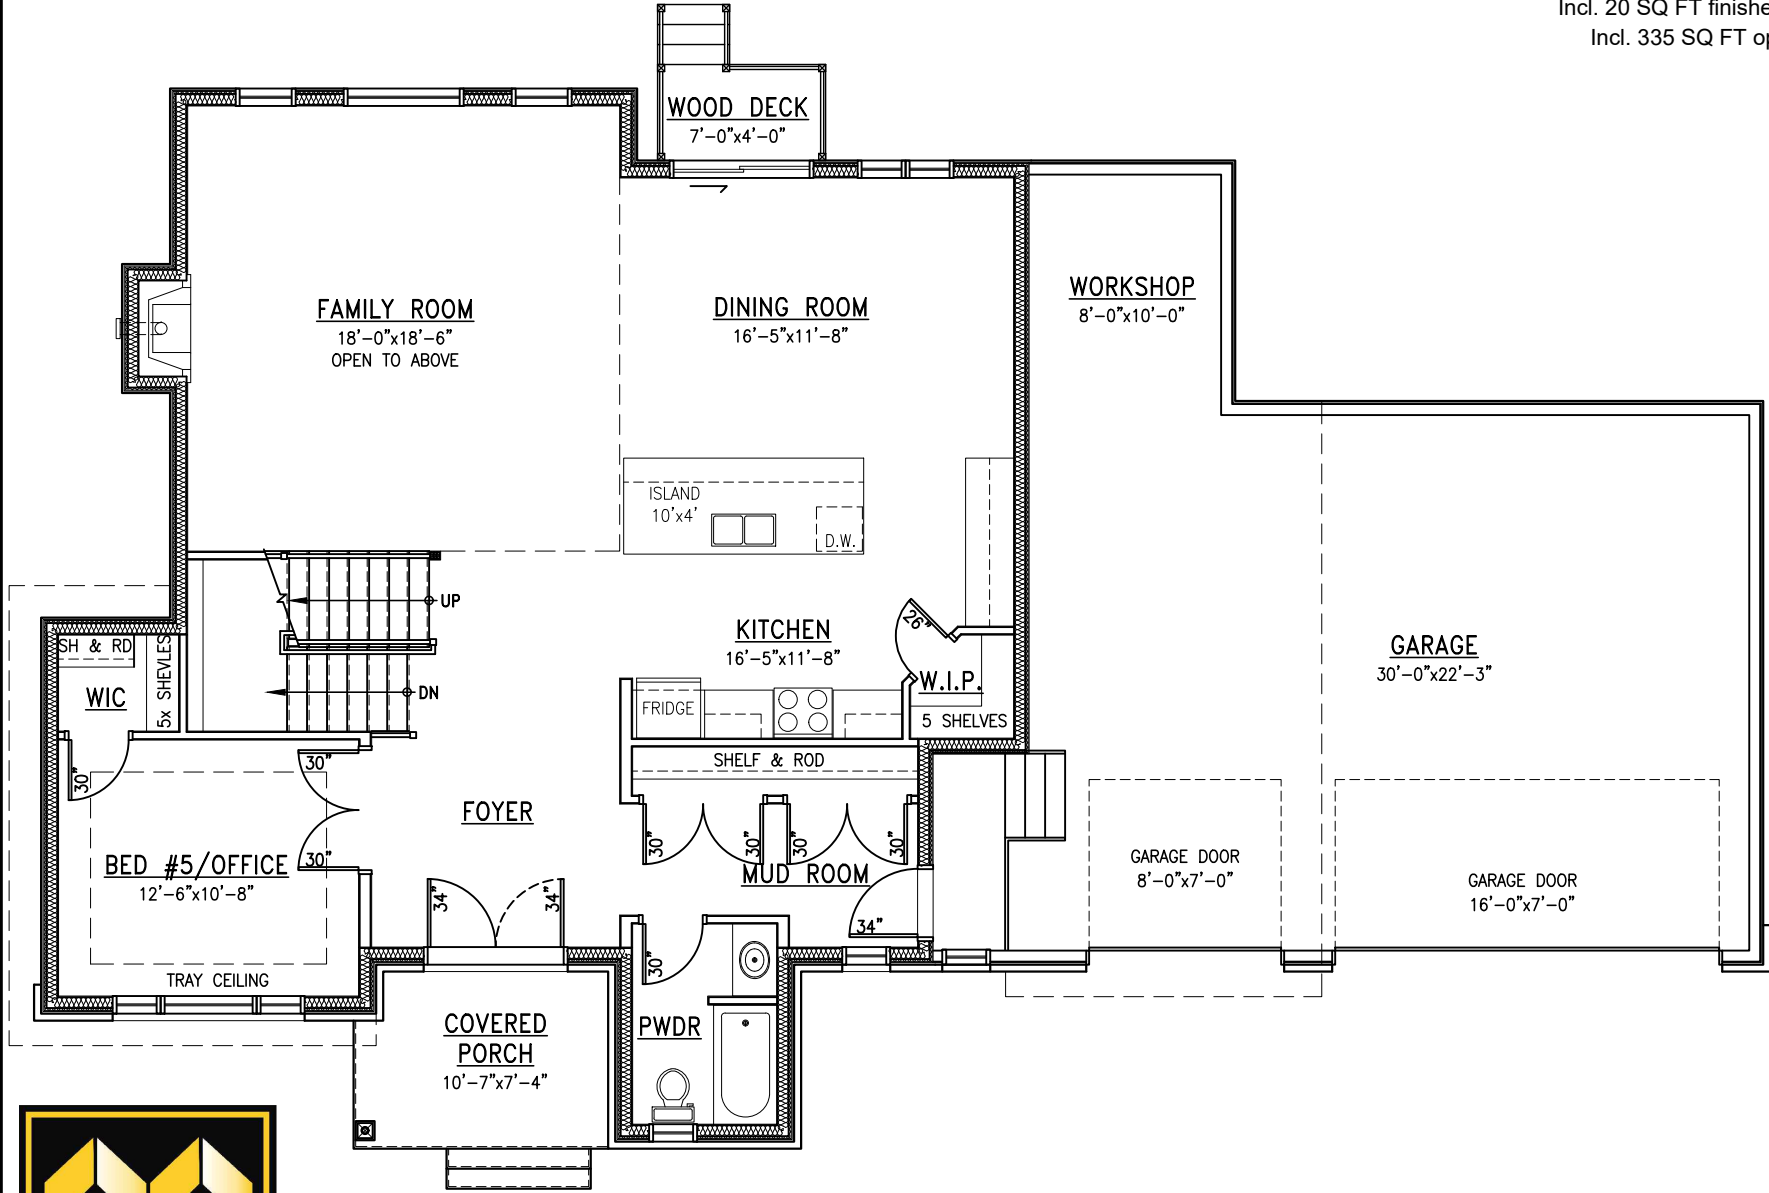

The Amalthea

3,190 SQ FT

Incl. 20 SQ FT finished Basement

Incl. 335 SQ FT open to below

Main Floor

Plans and specifications are subject to change without notice. E.&O.E. Oct 19, 2023