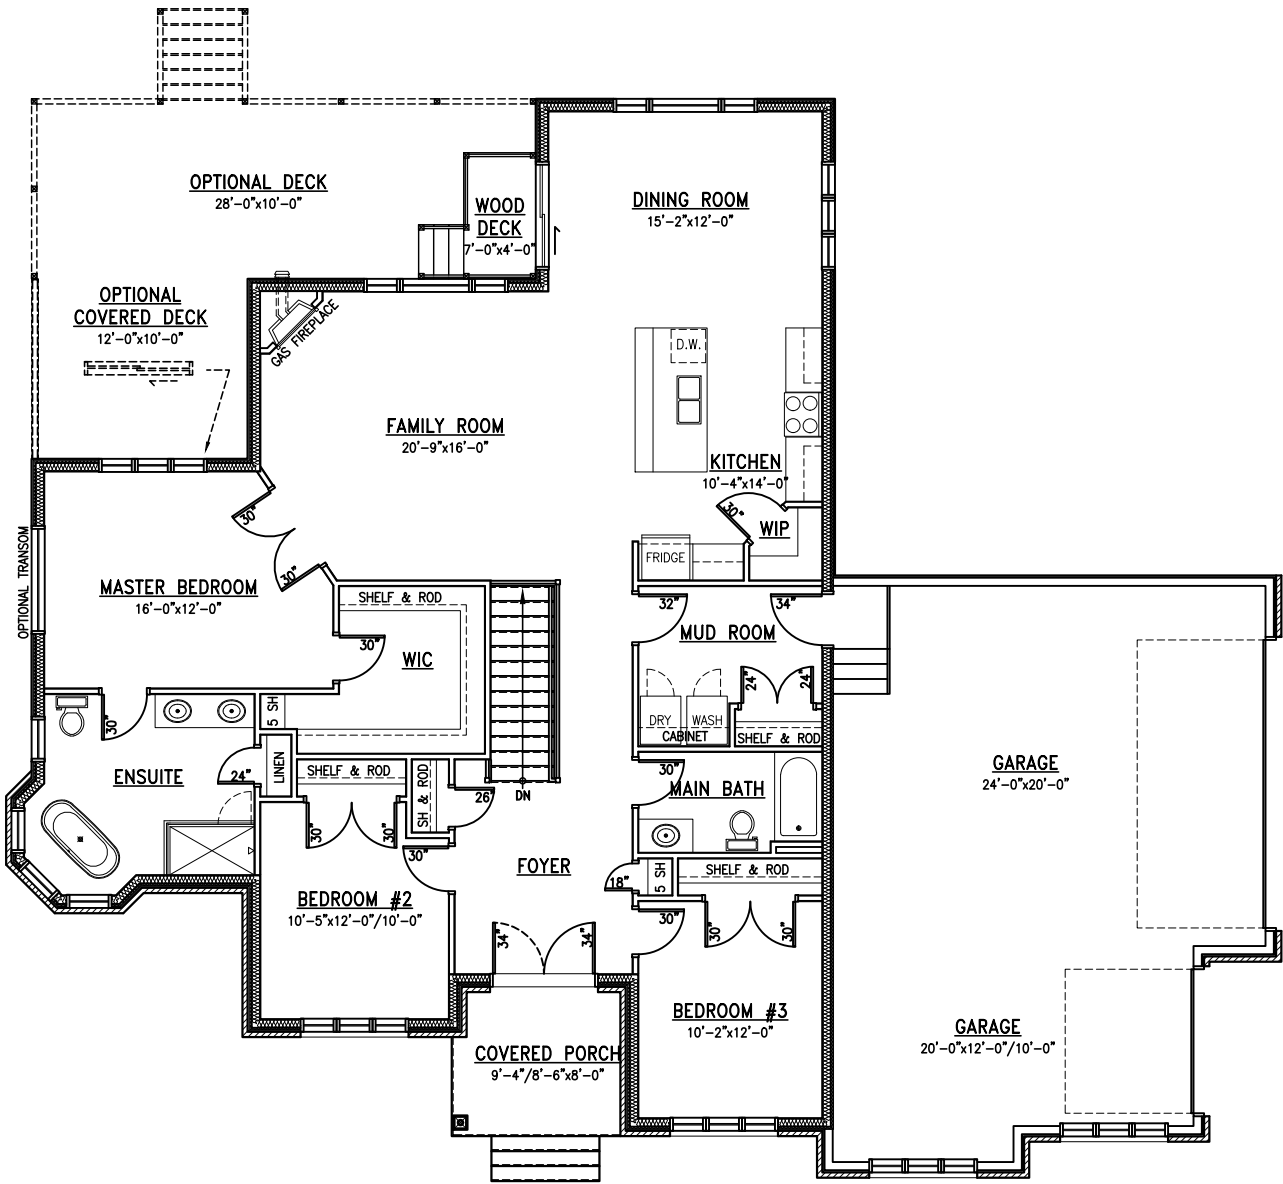

The Bellatrix

1,885 SQ FT

Incl. 15 SQ FT finished basement

Main Floor