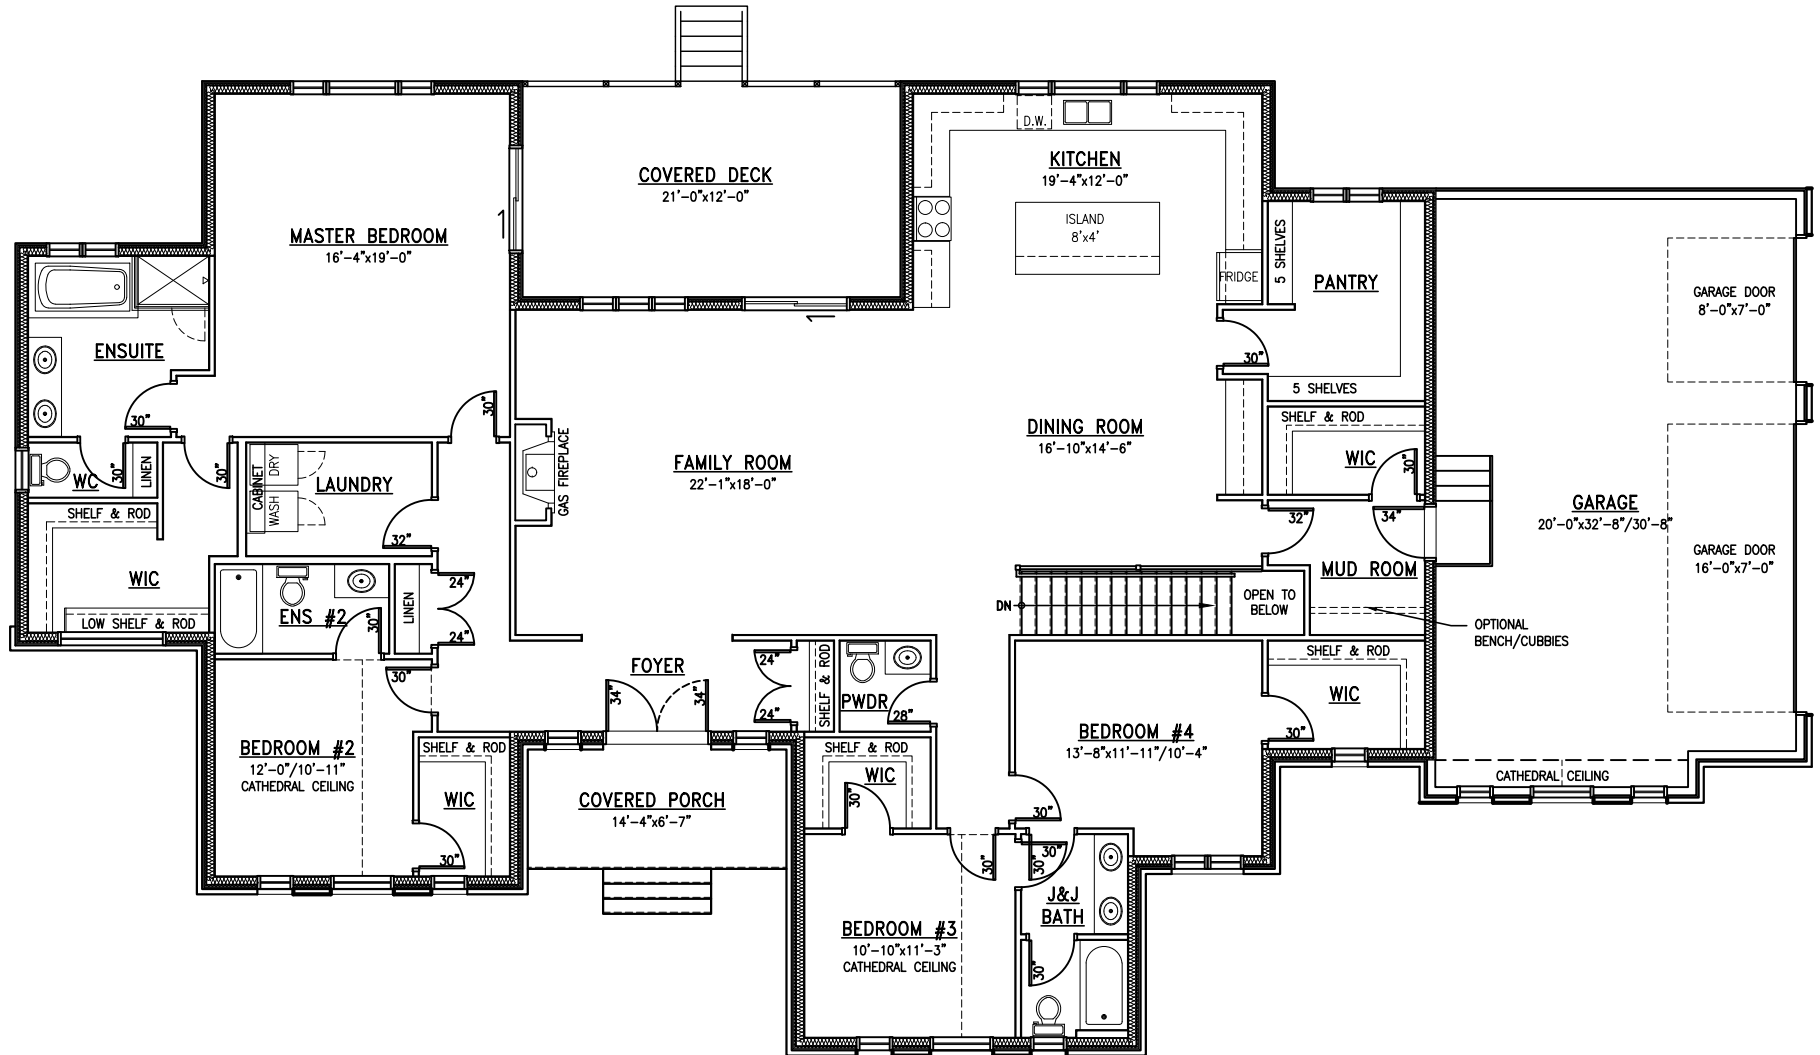

# The Capella I

3,015 SQ FT

Incl. 20 SQ FT finished basement

Main Floor