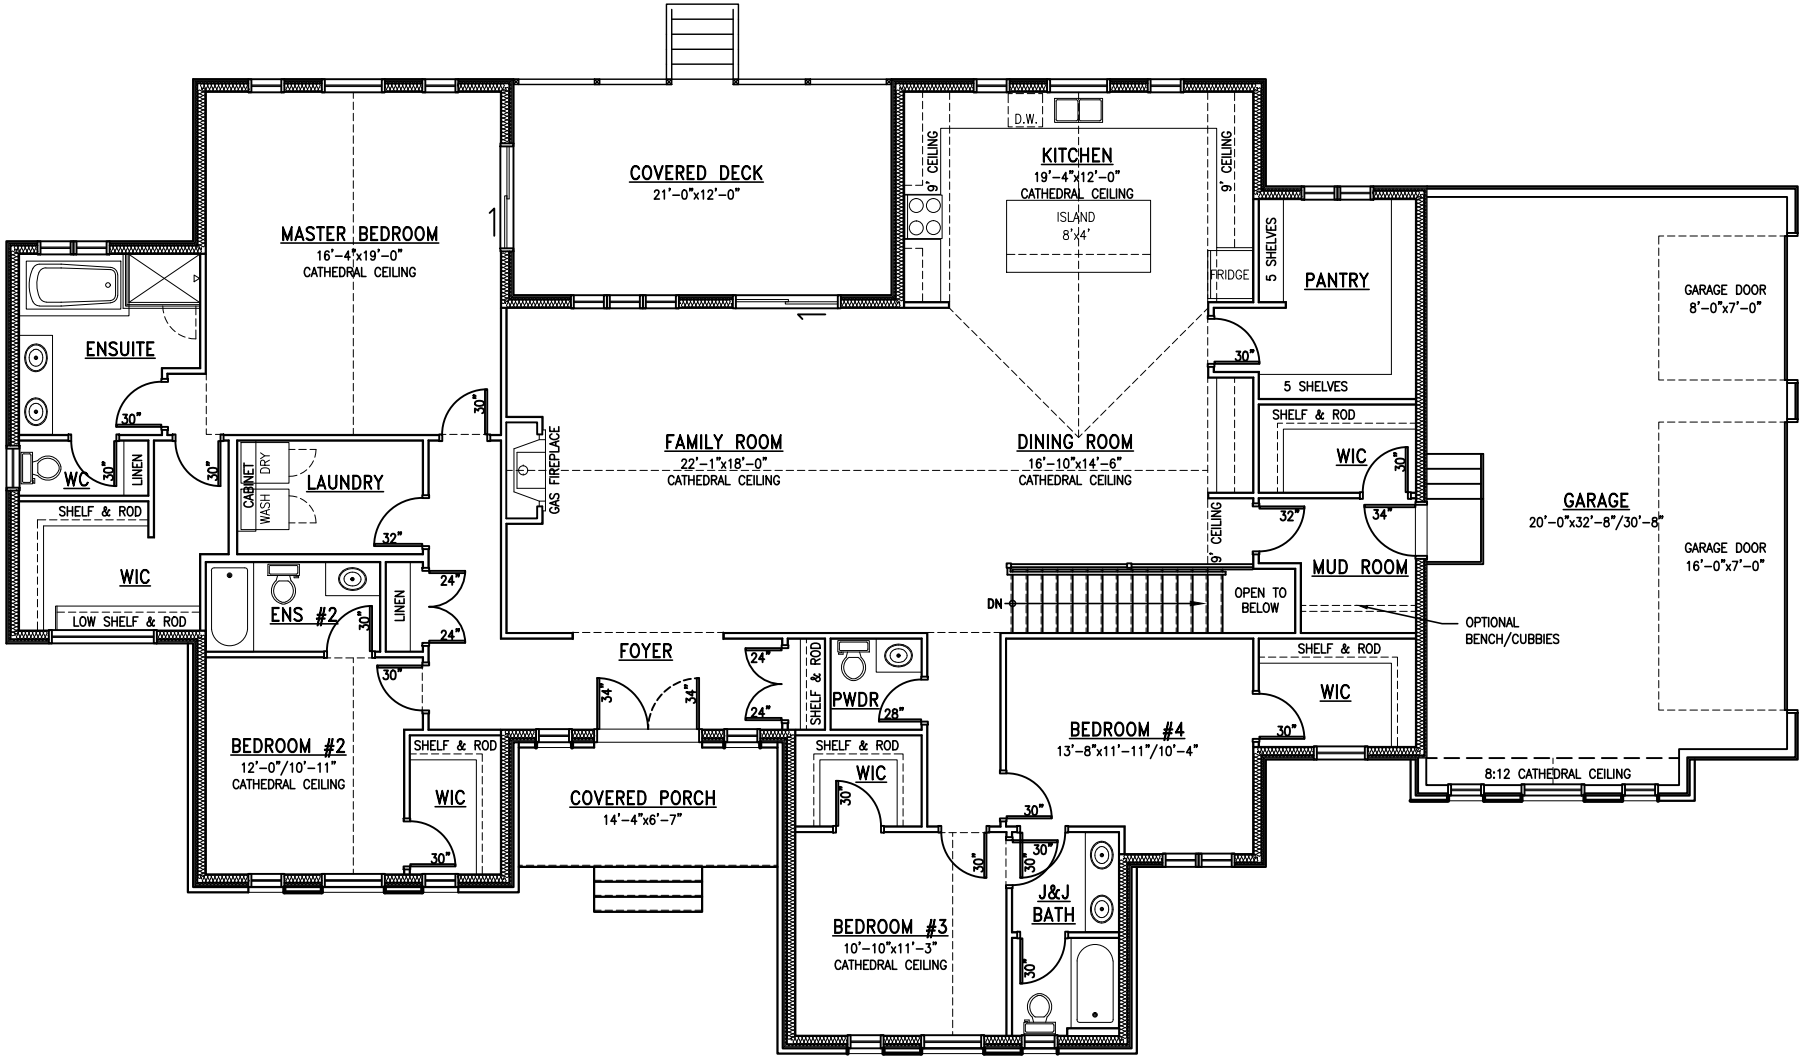

The Capella II

3,015 SQ FT

Incl. 20 SQ FT finished basement

Main Floor

Plans and specifications are subject to change without notice. E.&O.E. Oct 18, 2023