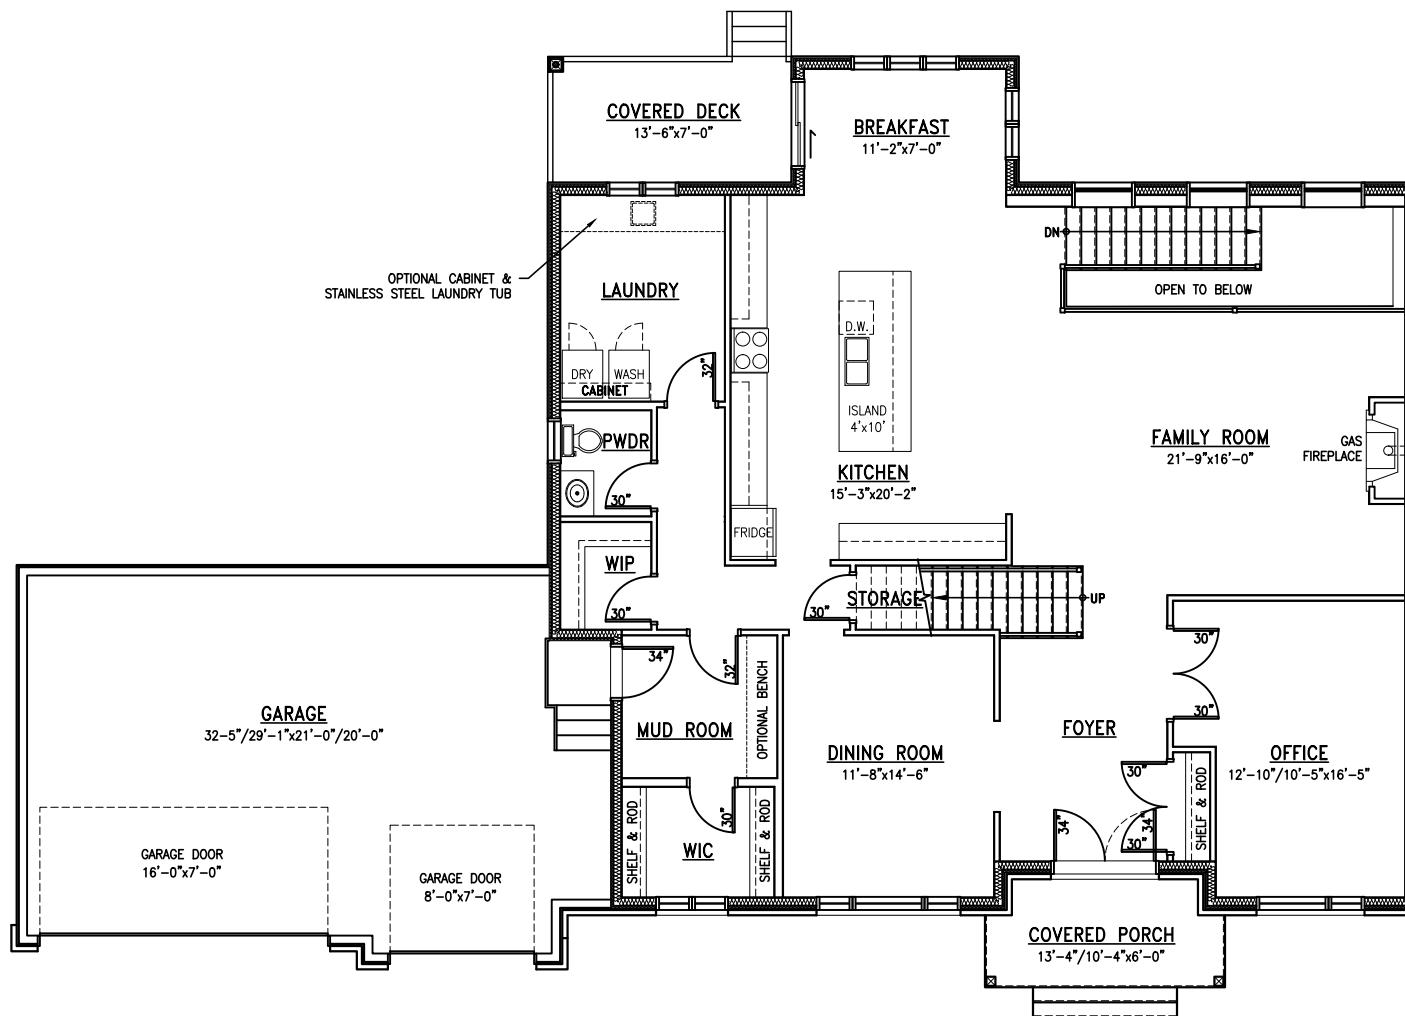

The Deimos

3,865 SQ FT

Incl. 70 SQ FT finished basement

Incl. 65 SQ FT open to below

Main Floor