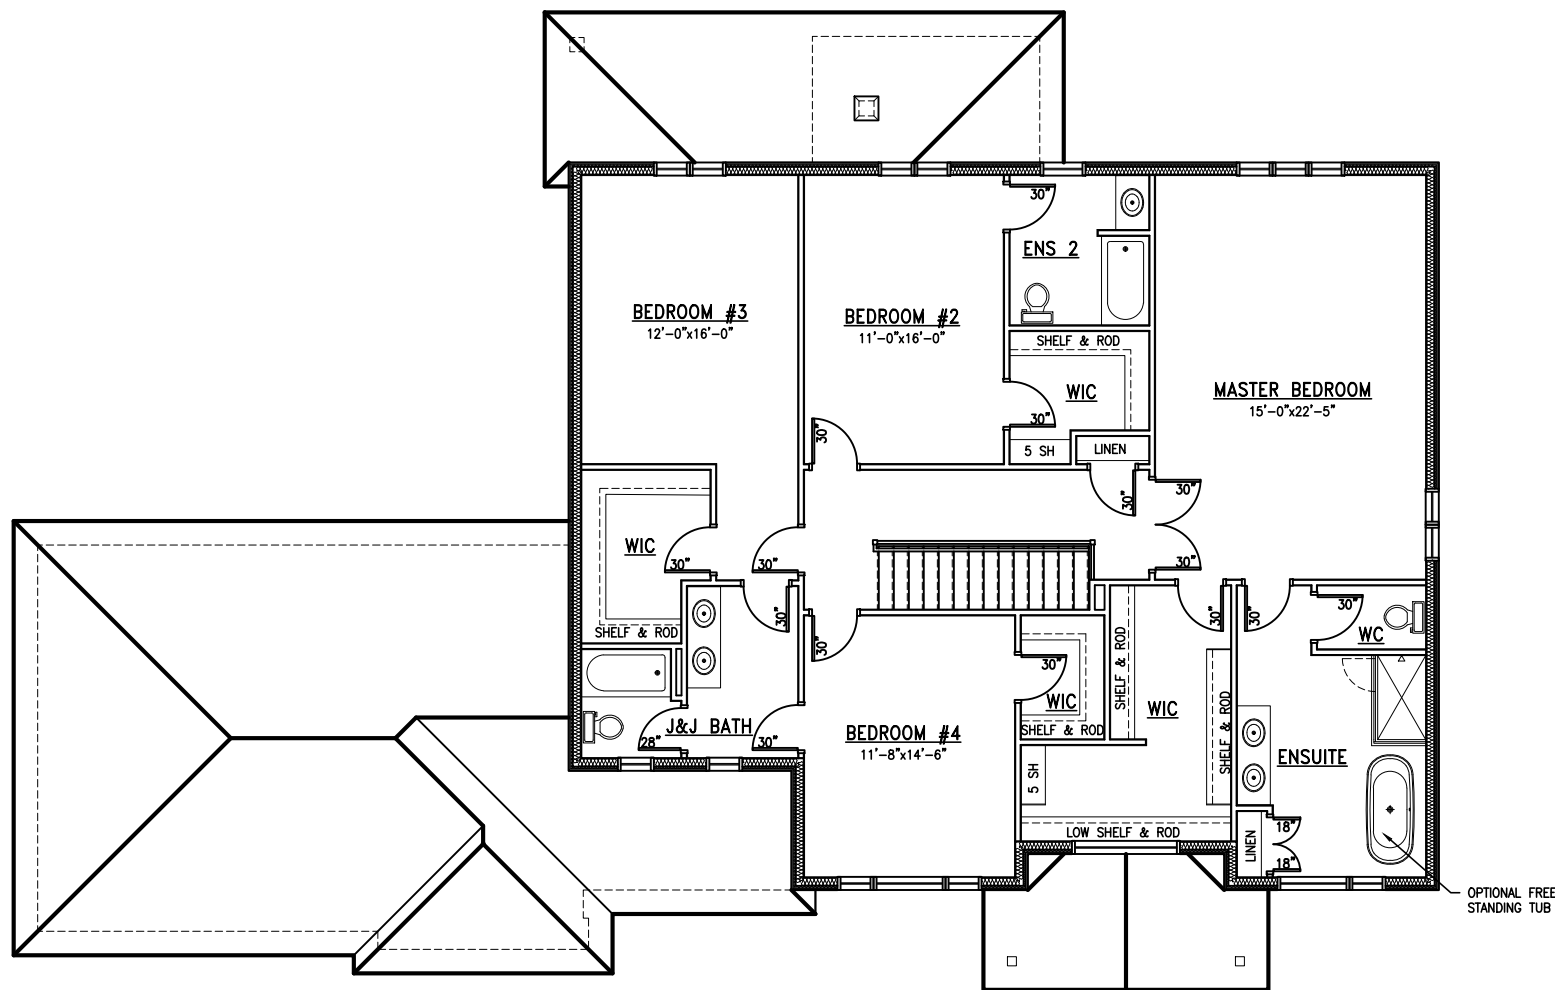

# The Deimos

3,865 SQ FT

Incl. 70 SQ FT finished basement

Incl. 65 SQ FT open to below

OPTIONAL FREE  
STANDING TUB

Second Floor