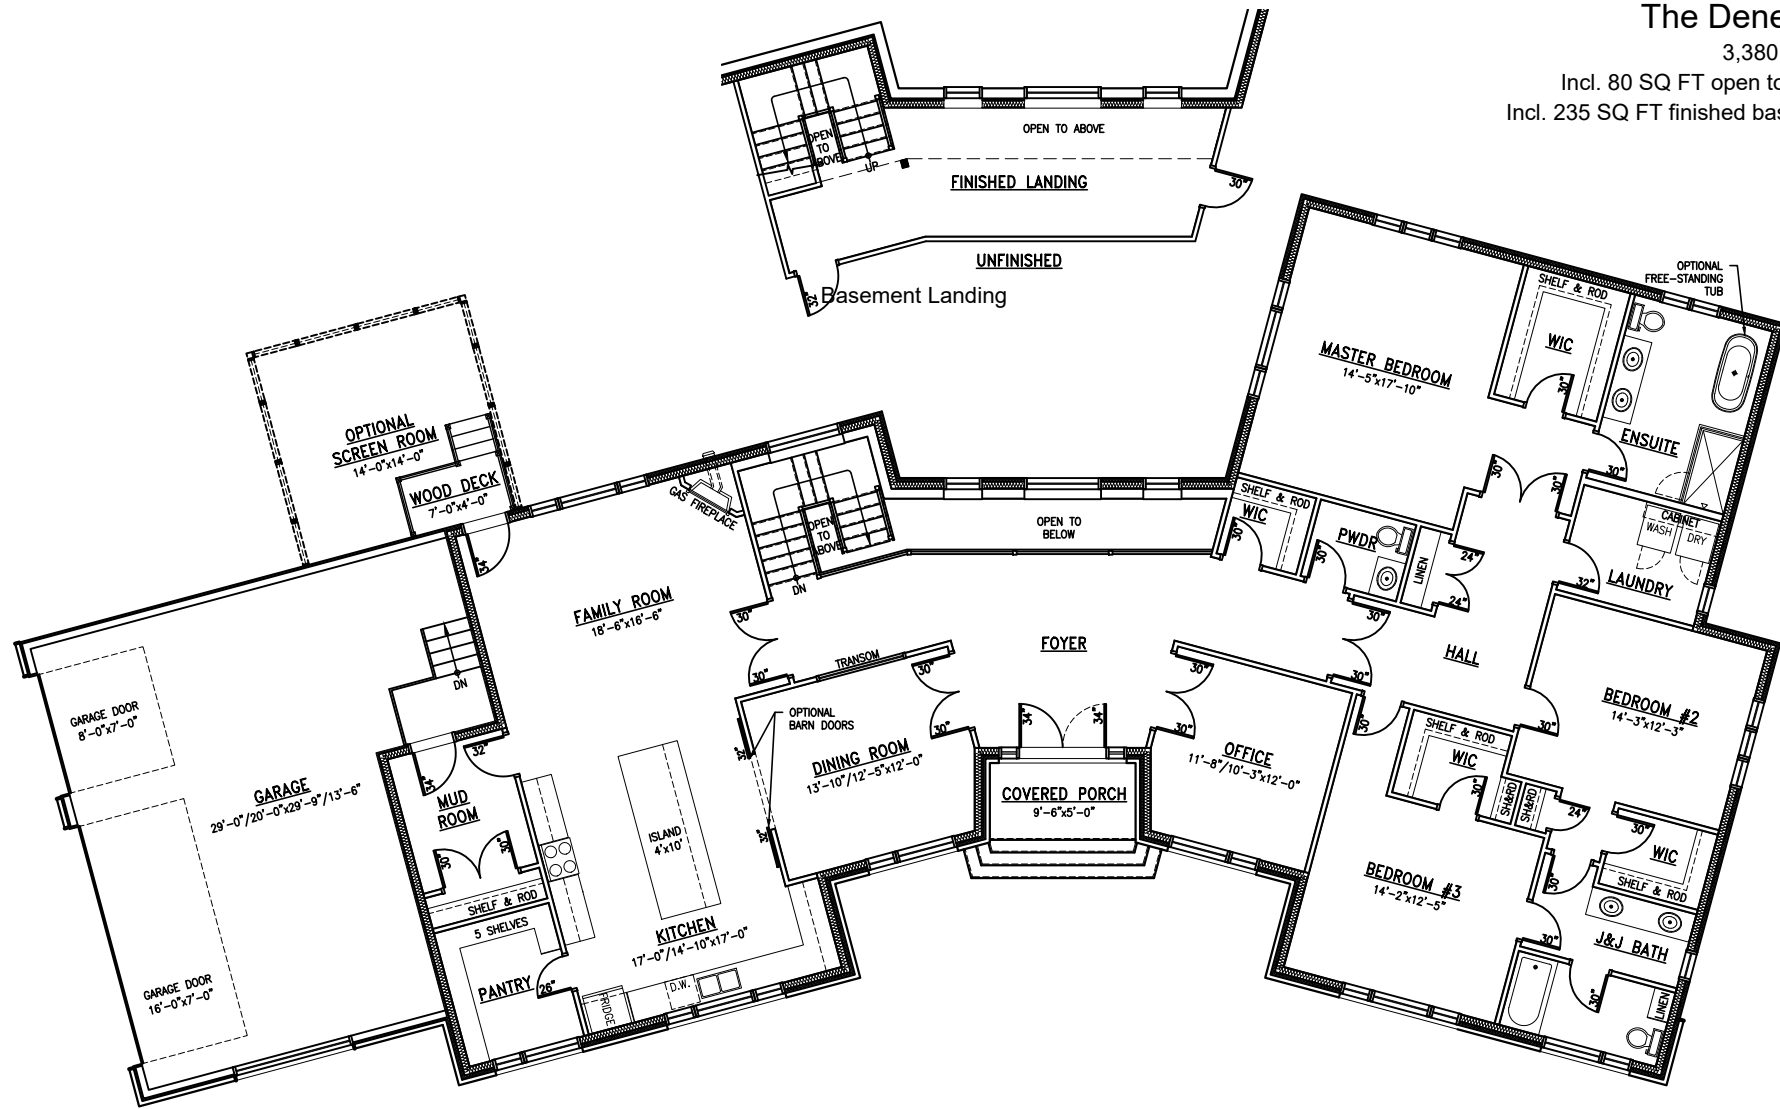

# The Denebola

3,380 SQ FT

Incl. 80 SQ FT open to below

Incl. 235 SQ FT finished basement

Main Floor