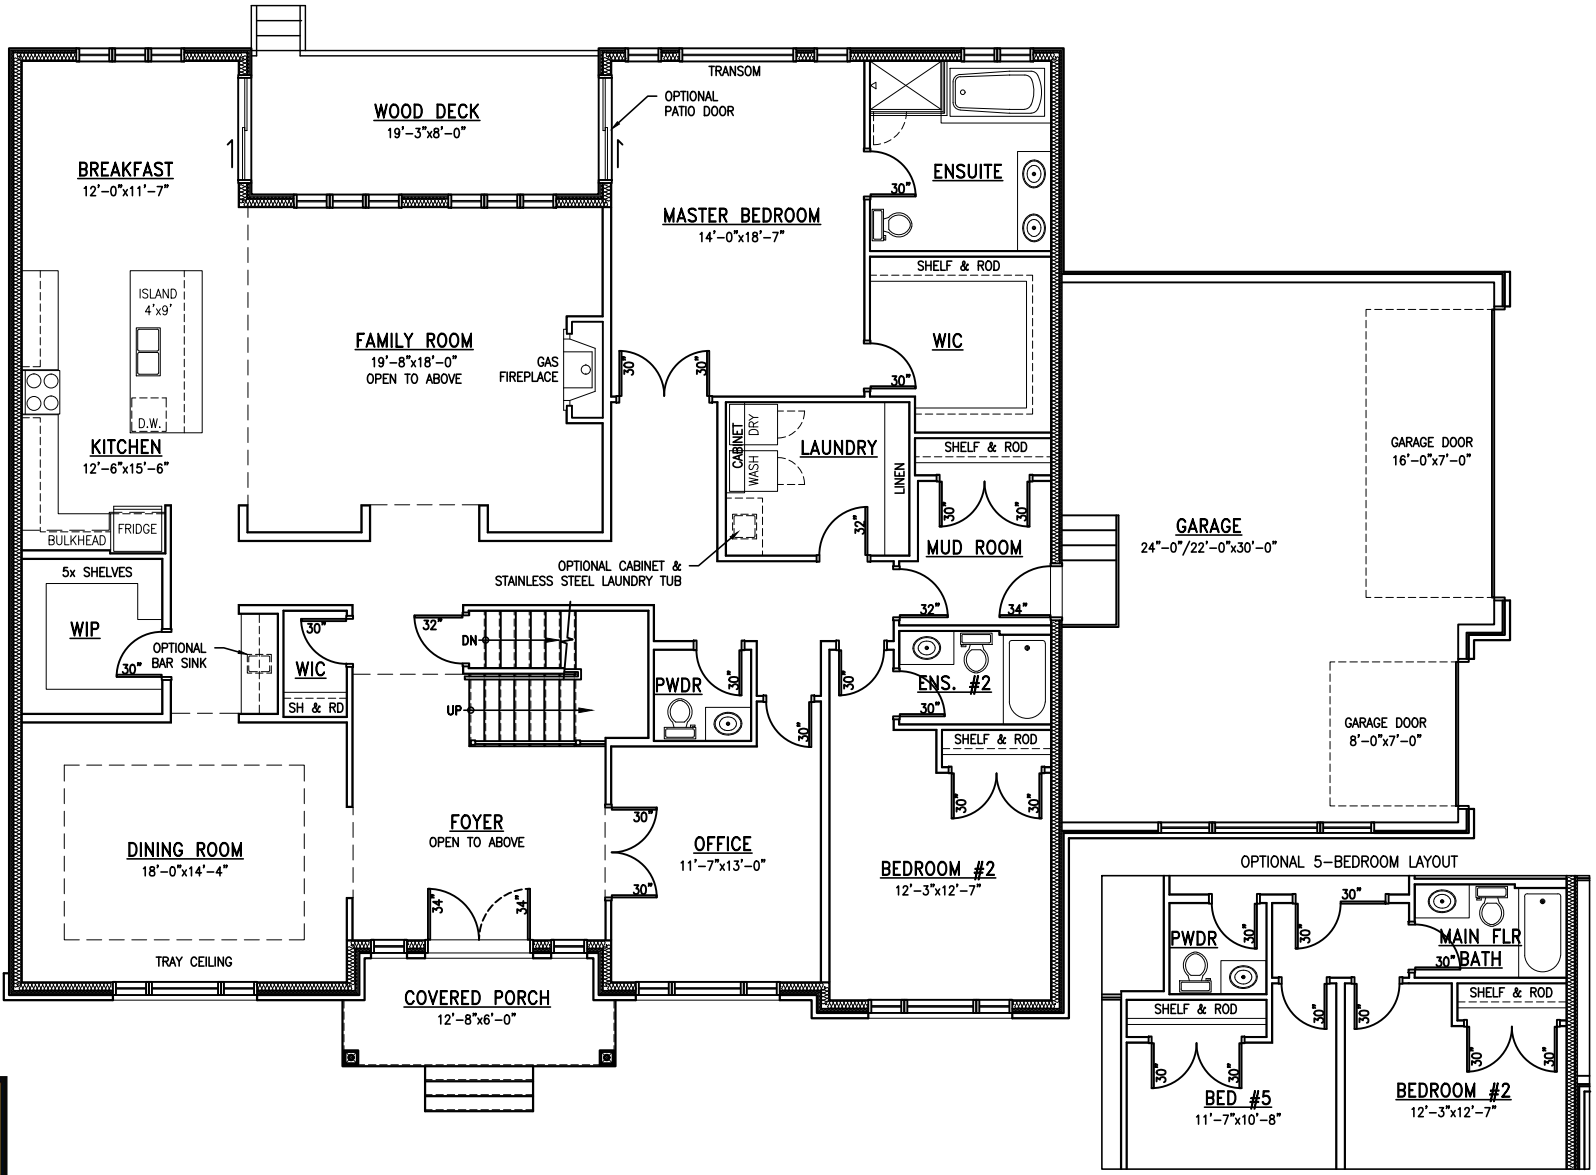

# The Luna

4,245 FT

Incl. 510 SQ FT open to below

Main Floor

Plans and specifications are subject to change without notice. E.&O.E. November 11, 2023