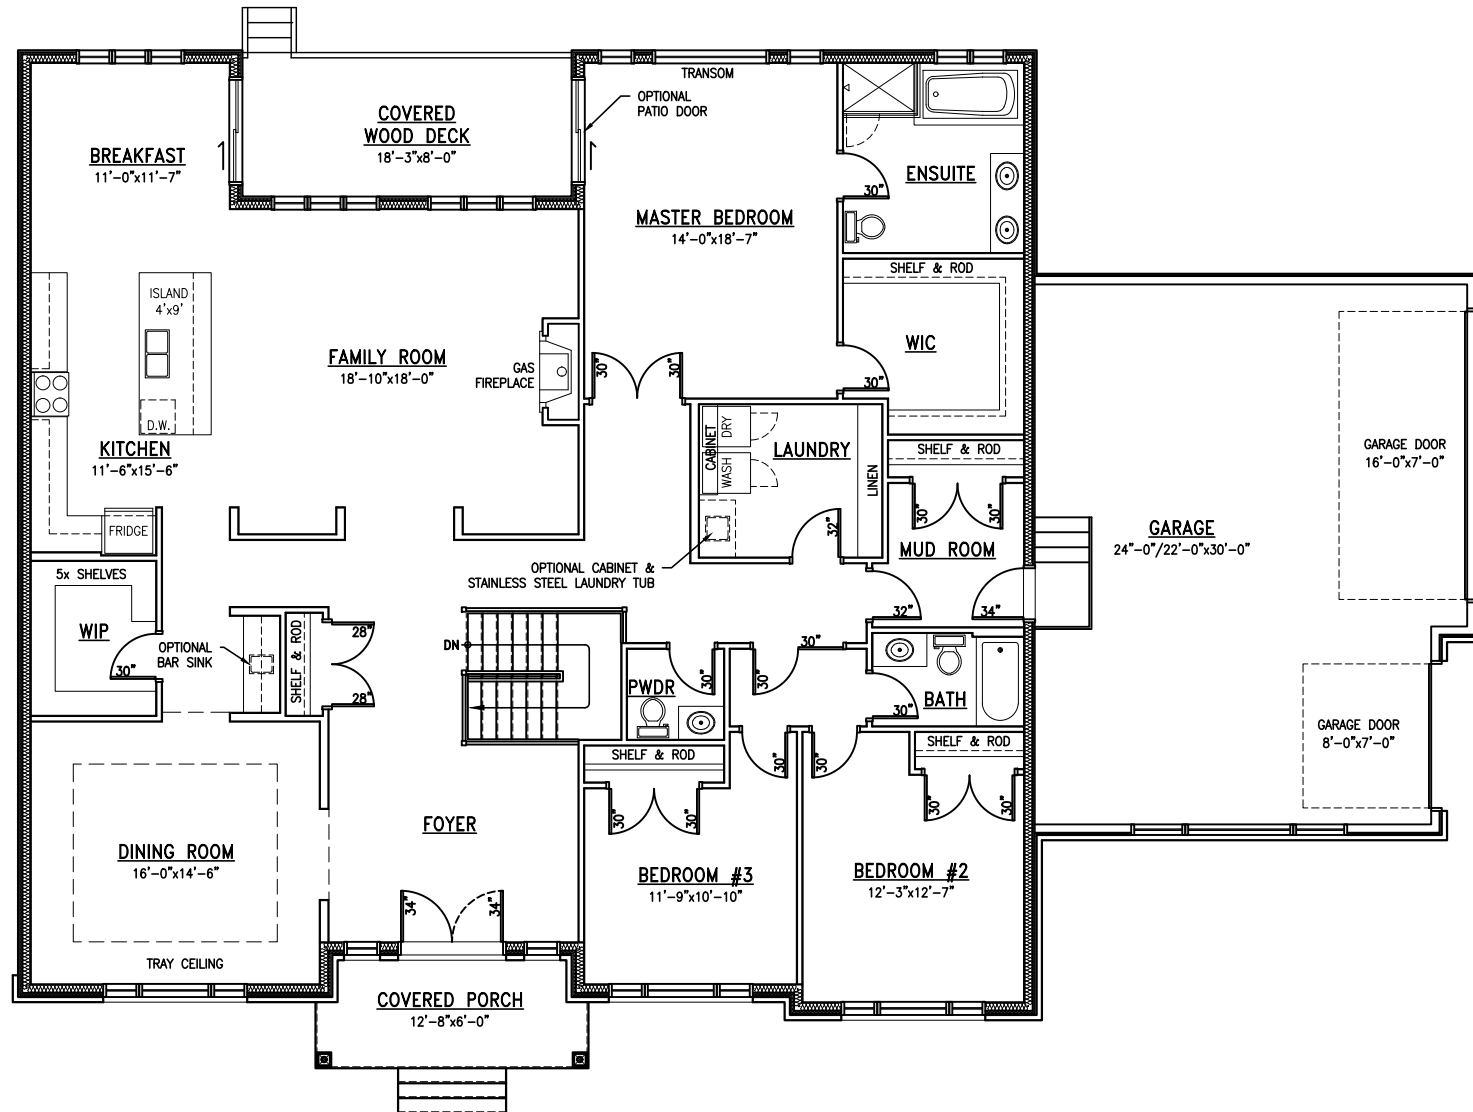

The Lyra

2,825 SQ FT

Incl. 20 SQ FT Basement Landing

Main Floor