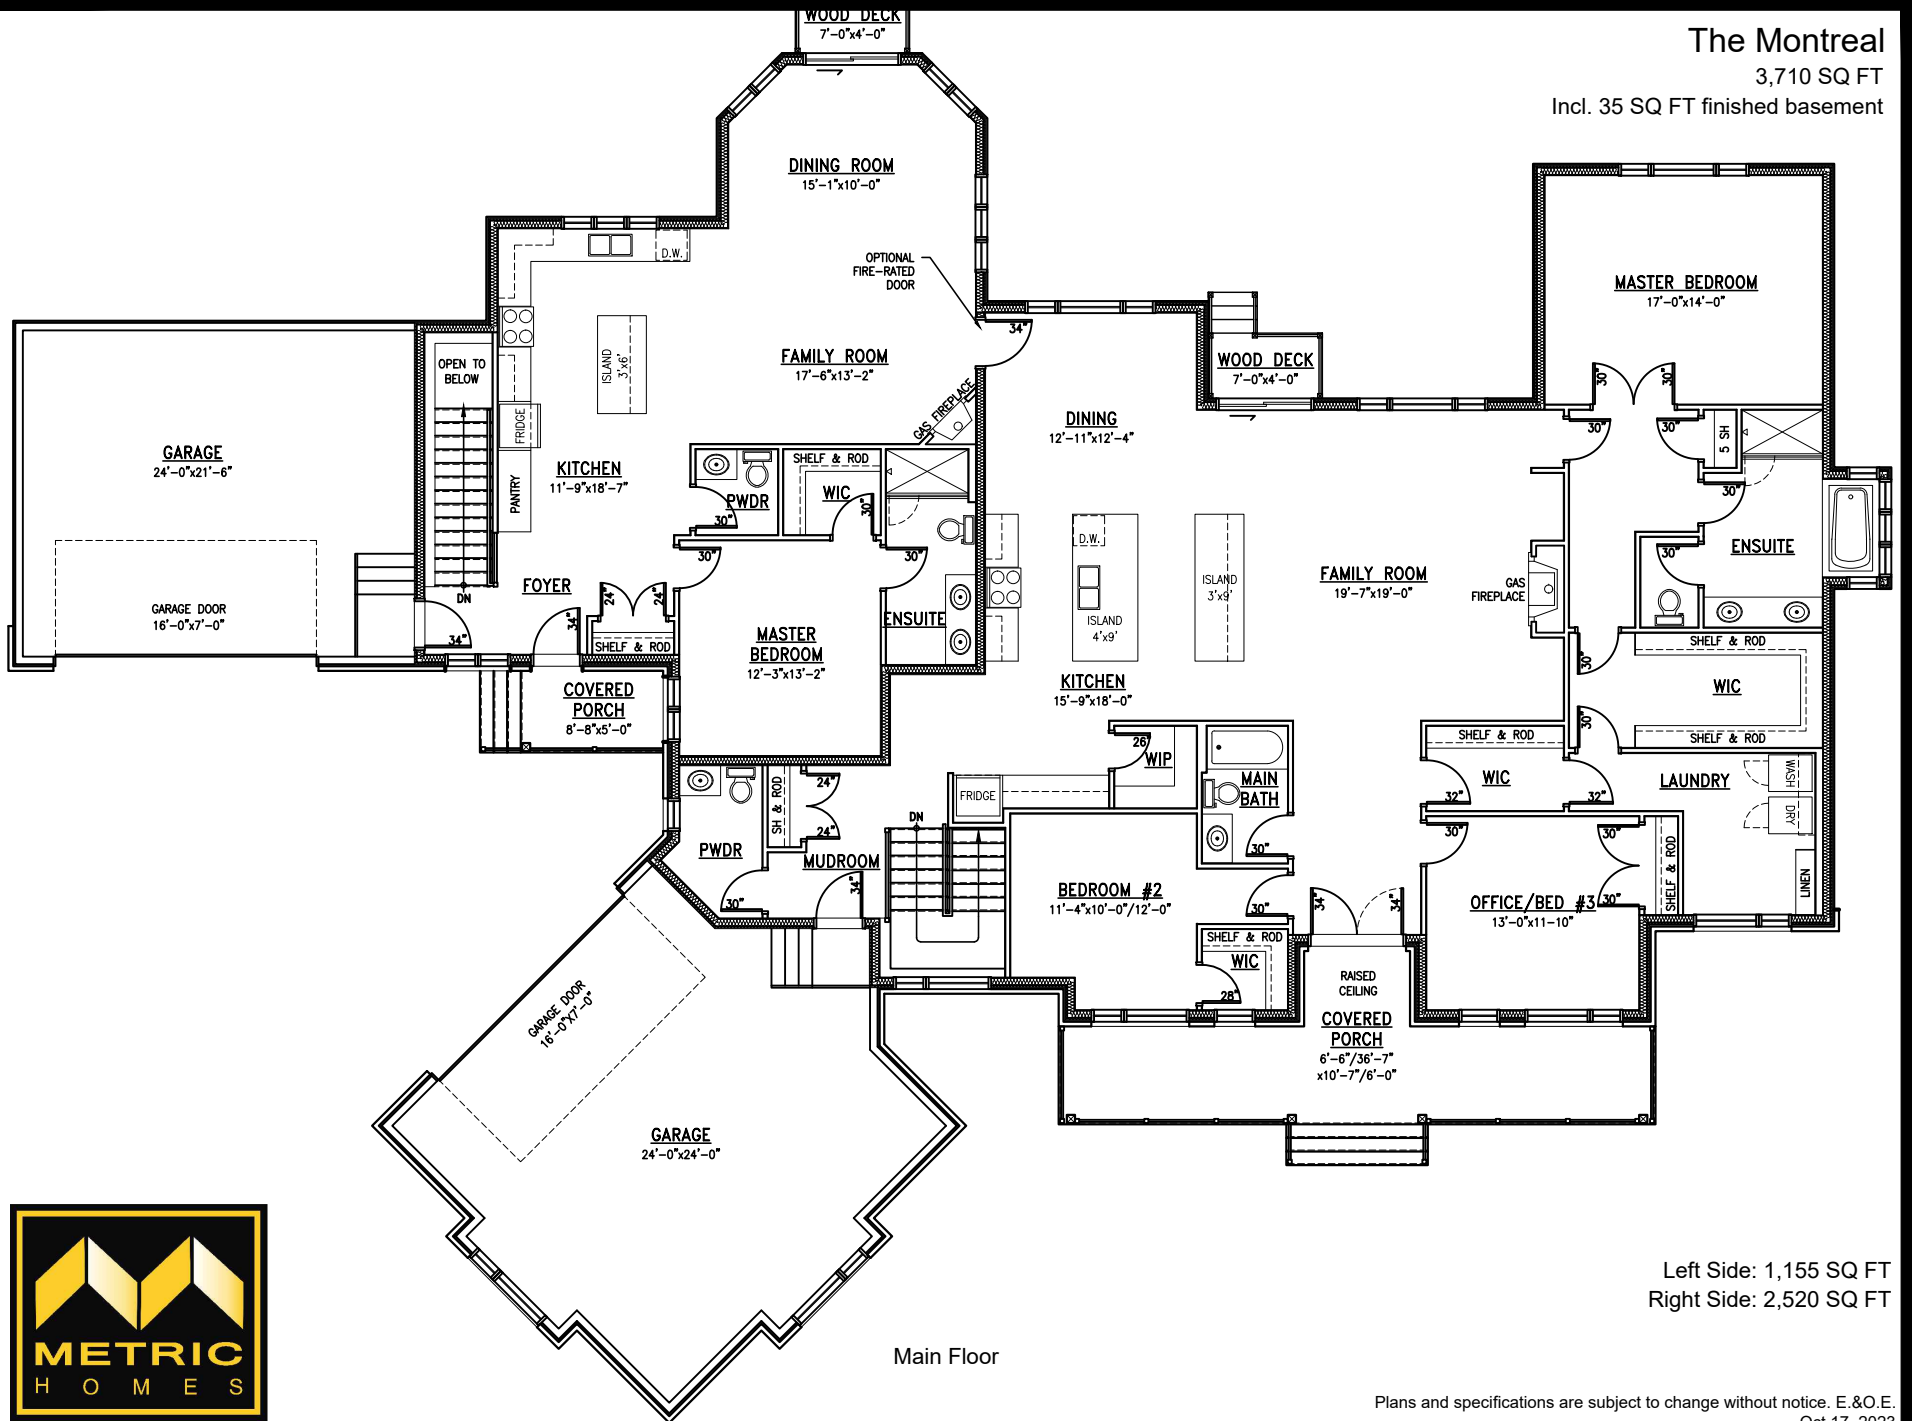

The Montreal

3,710 SQ FT

Incl. 35 SQ FT finished basement

Main Floor

Left Side: 1,155 SQ FT
Right Side: 2,520 SQ FT