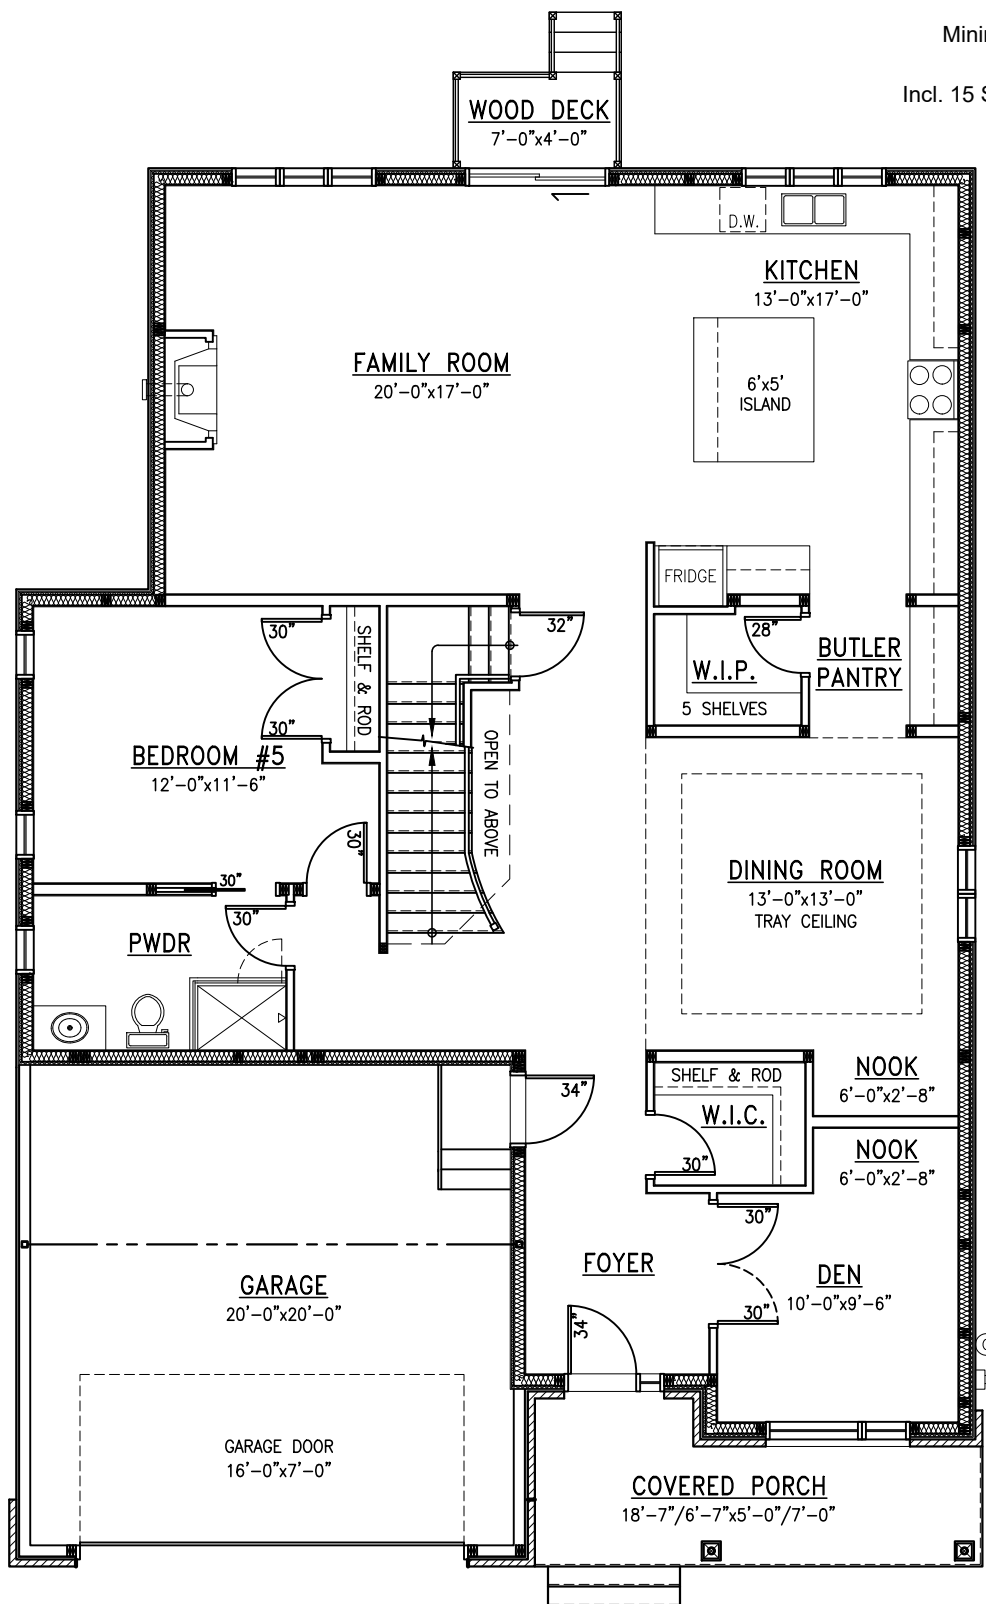

The Noah

Minimum lot width: 50 FT
3,285 SQ FT
Incl. 15 SQ FT open to below

Main Floor

Plans and specifications are subject to change without notice. E.&O.E.
April 5, 2023