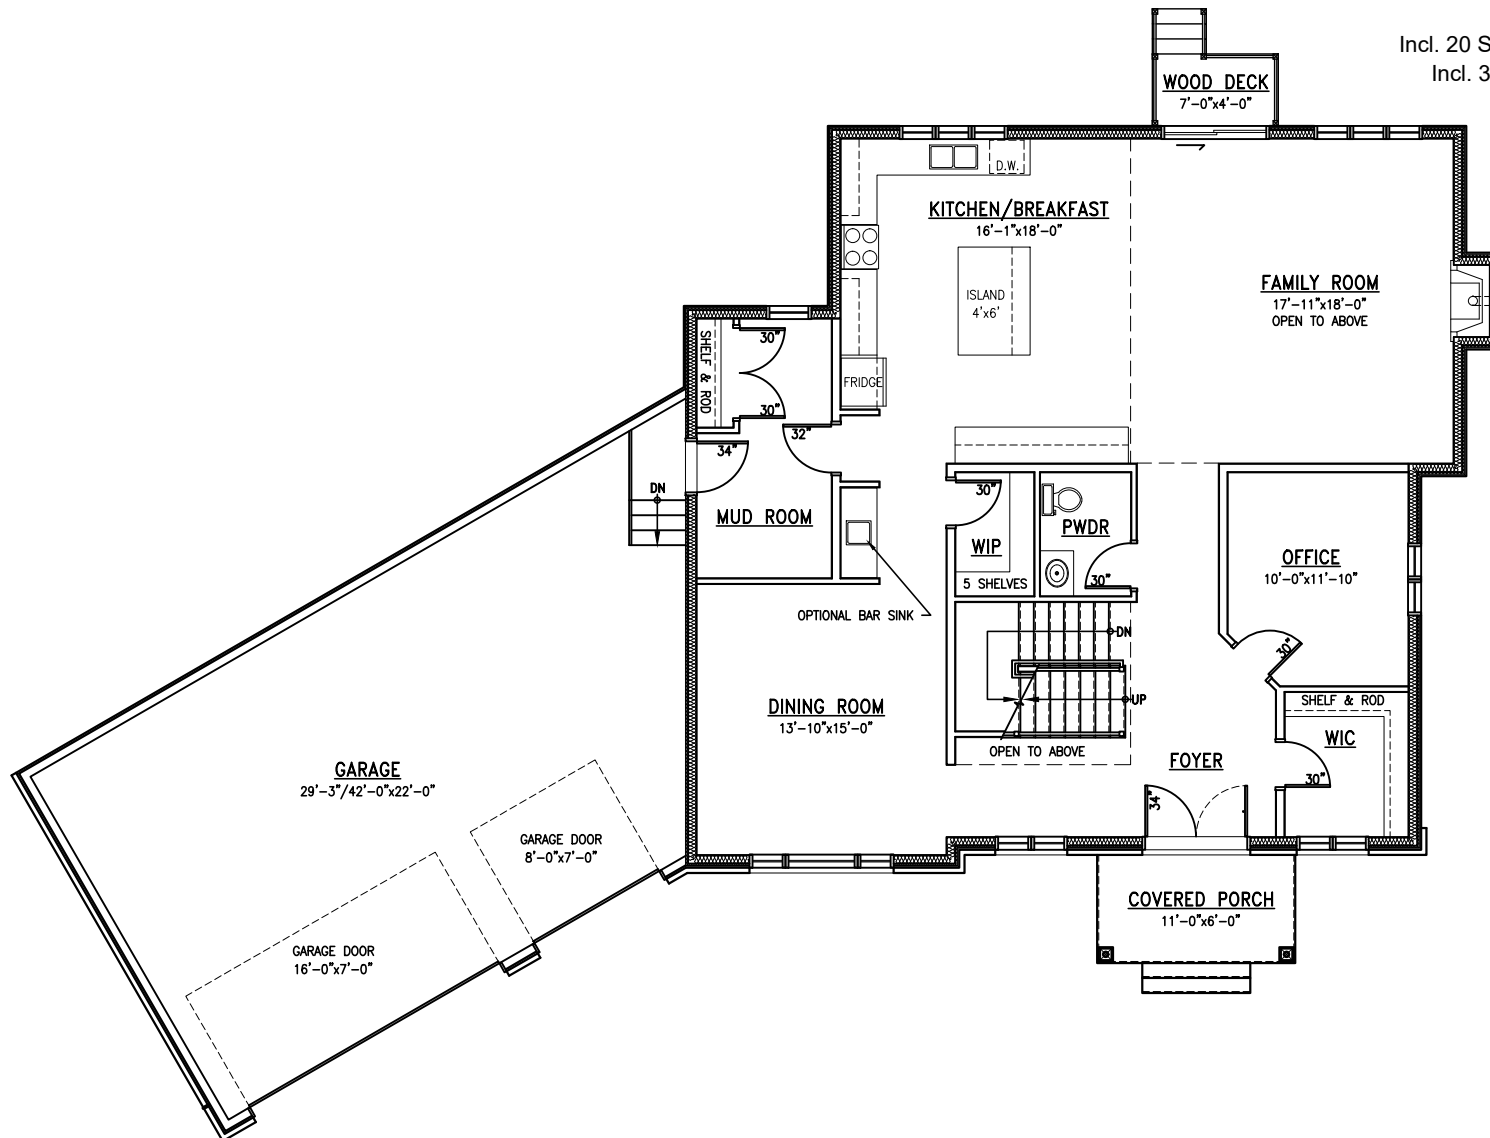

The Oberon I

3,260 SQ FT

Incl. 20 SQ FT finished Basement

Incl. 340 SQ FT open to below

Main Floor