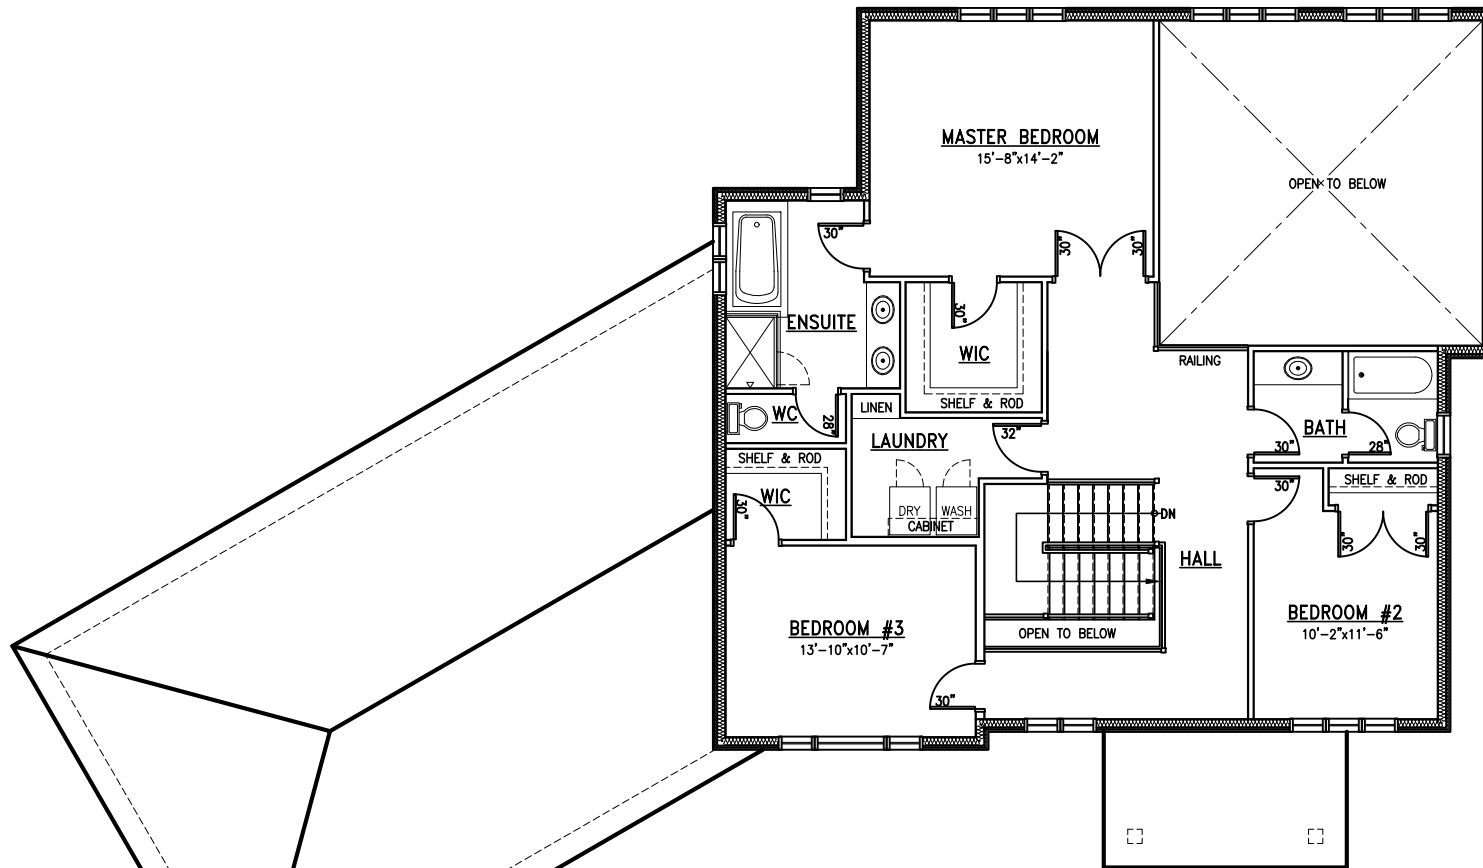

The Oberon I

3,260 SQ FT

Incl. 20 SQ FT finished Basement

Incl. 340 SQ FT open to below

Second Floor