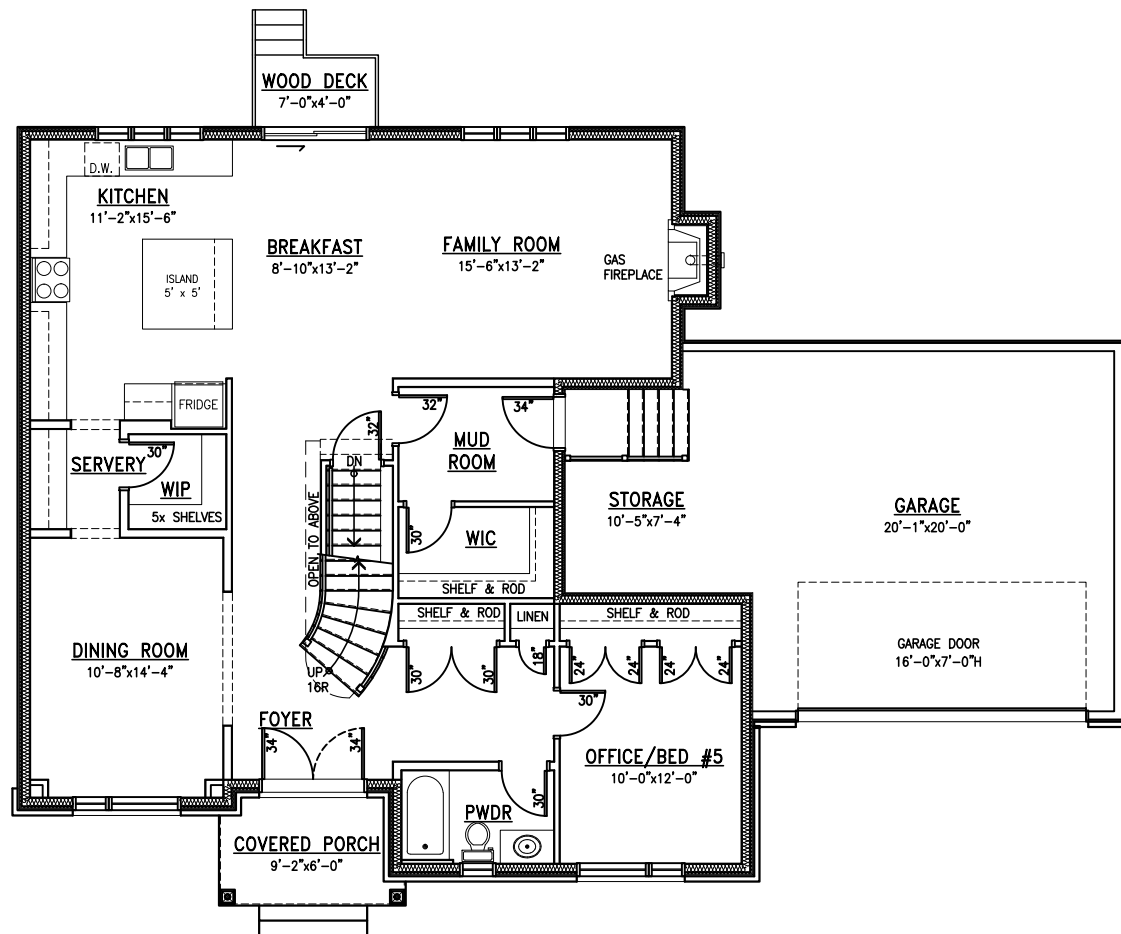

# The Prometheus I

2,885 SQ FT

Incl. 10 SQ FT open to below

Main Floor