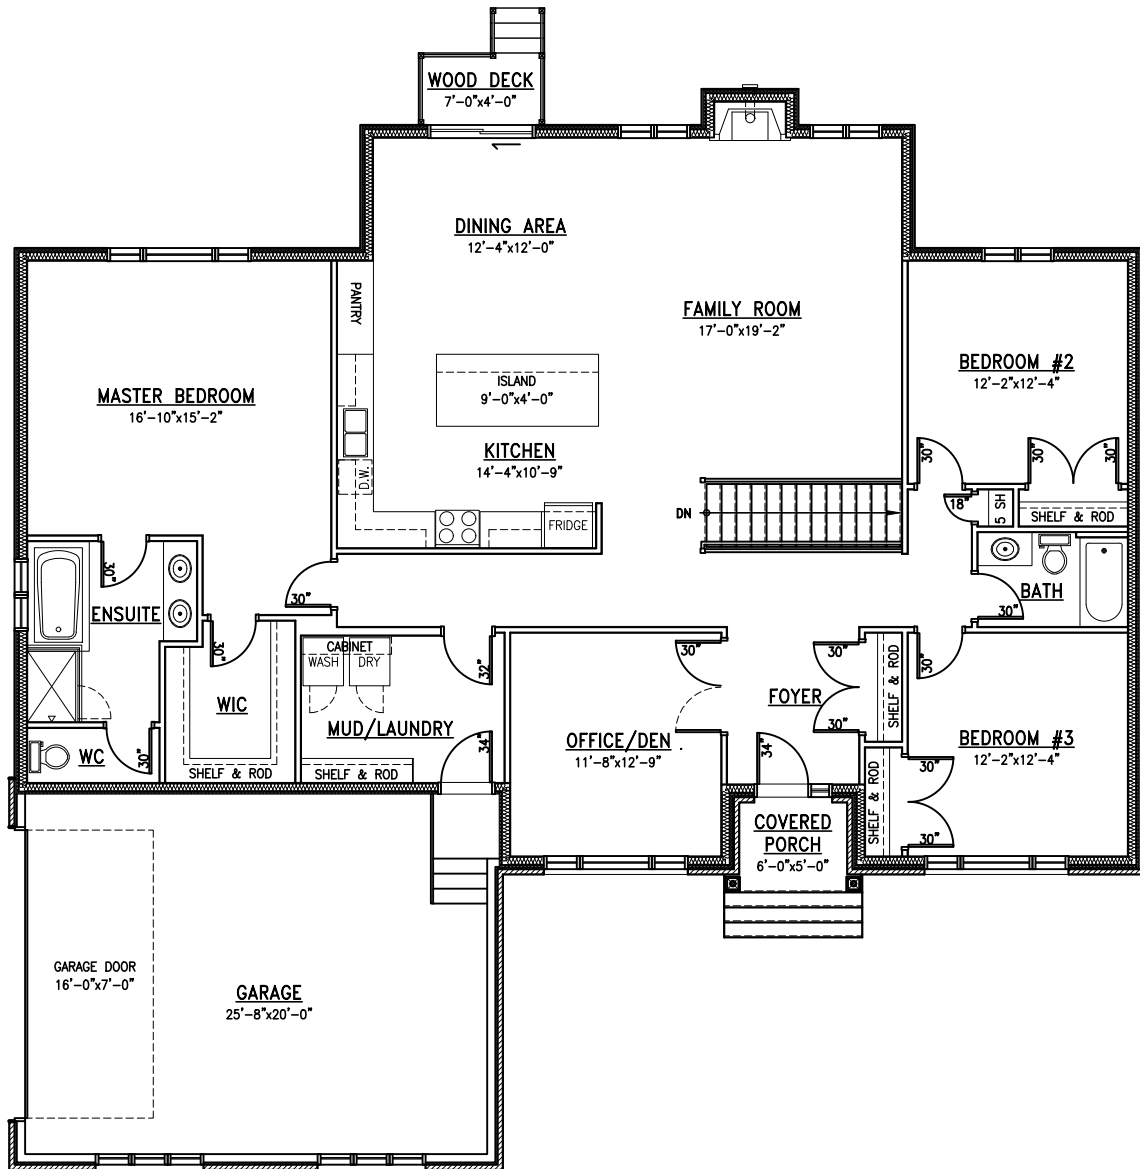

# The Sirius

2,240 SQ FT

Incl. 20 SQ FT finished basement

Main Floor