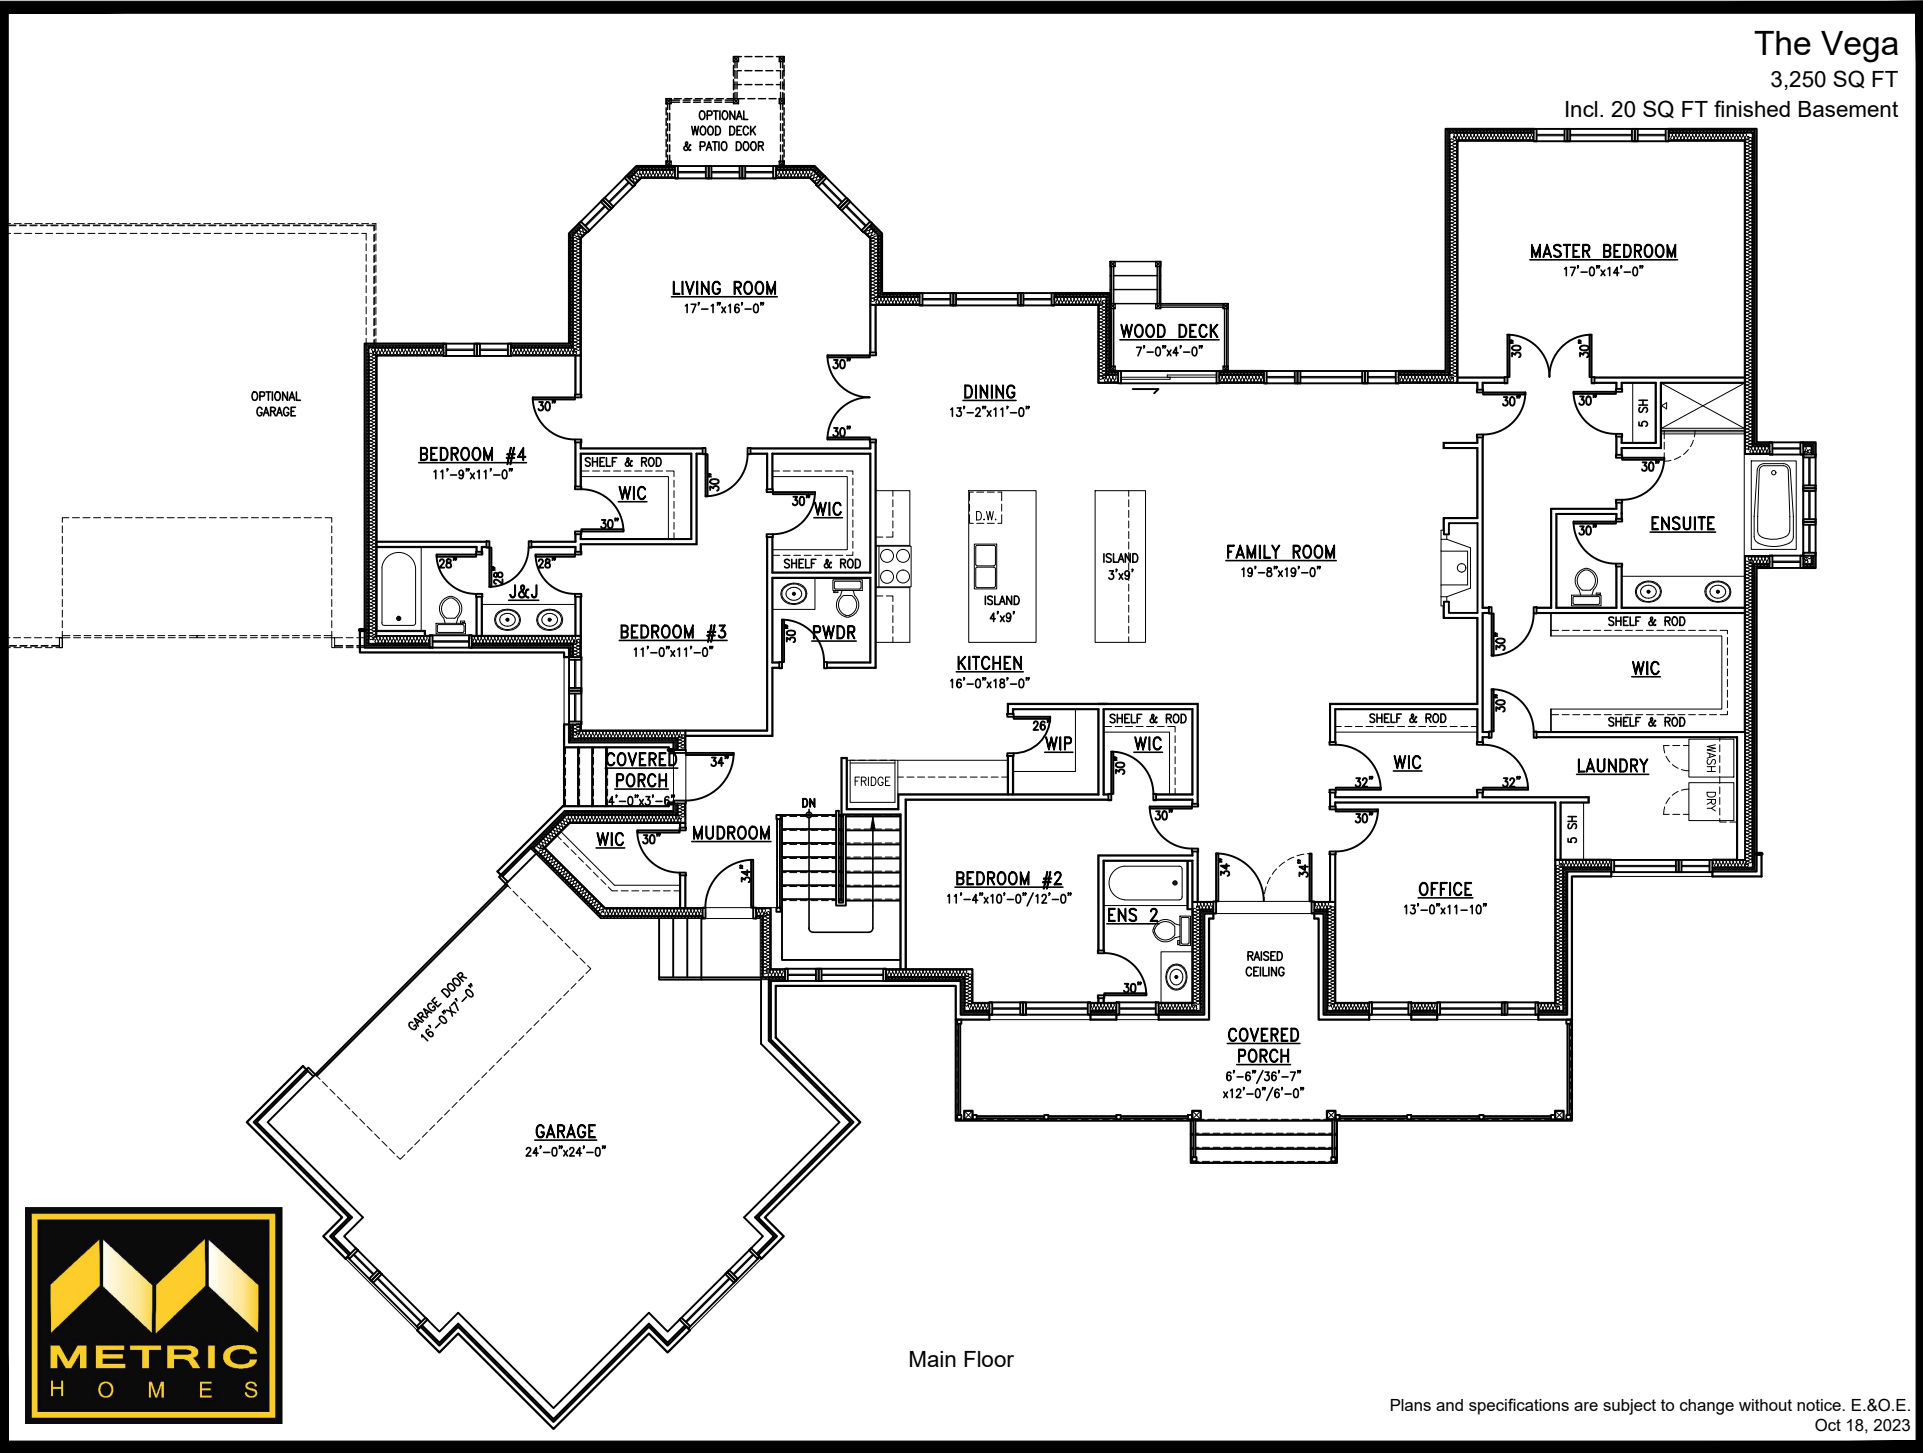

The Vega

3,250 SQ FT

Incl. 20 SQ FT finished Basement

Main Floor

Plans and specifications are subject to change without notice. E.&O.E. Oct 18, 2023