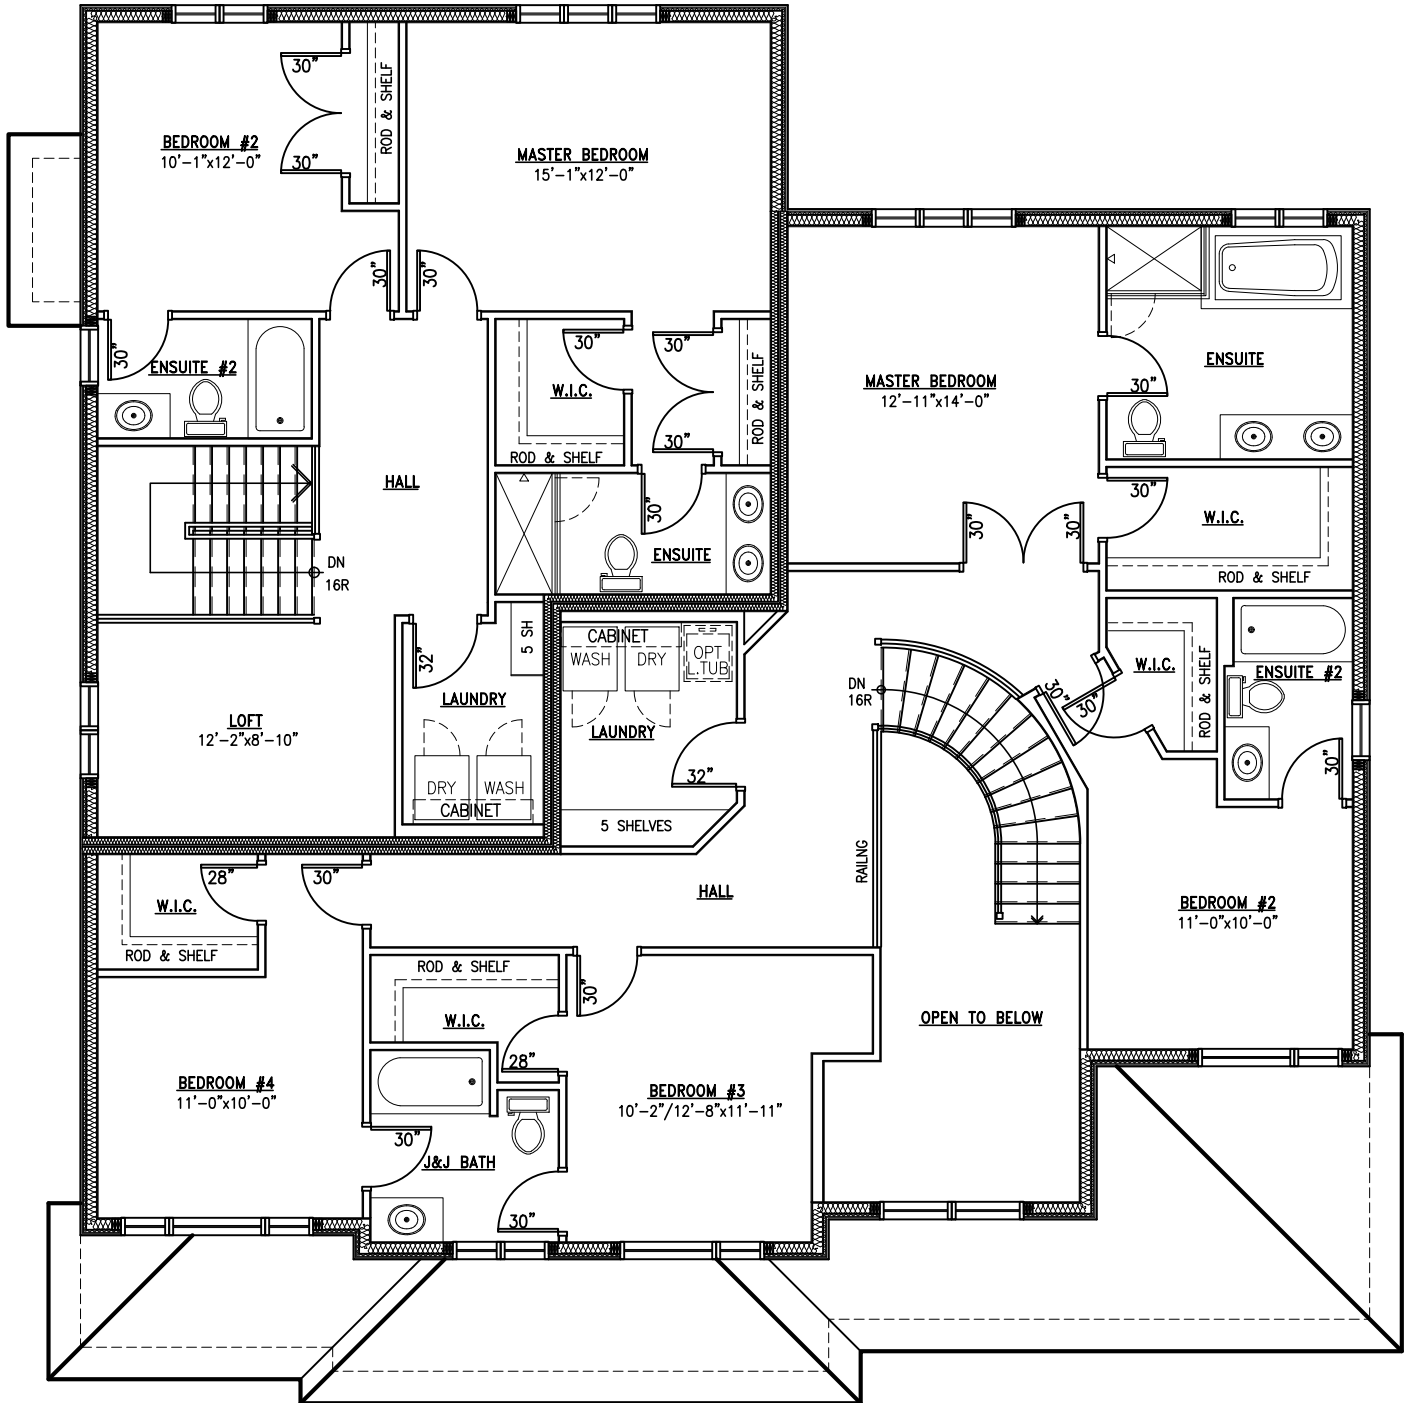

The Windsor III  
 4,500 SQ FT  
 Incl. 145 SQ FT open to below

Main Two-Storey: 2,705 SQ FT  
 Secondary Two-Storey: 1,795 SQ FT

Second Floor